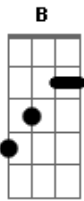

© ukulele-chords.com