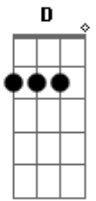

Nofx - Beast Within

Tom: **D**

\
intro # X6 !Guitar**B** plays X5 and takes pauses and goes
octave after 3X!

:

chorus # X2

:

bridge # X4

:

outro # %=pause

:

Acordes

© ukulele-chords.com