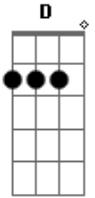

Nofx - Beast Within

Tom: **D**

\
intro # X6 !Guitar**B** plays X5 and takes pauses and goes
octave after 3X!

:

chorus # X2

:

bridge # X4

:

outro # %=pause

:

Acordes

© ukulele-chords.com