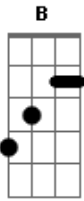

© ukulele-chords.com