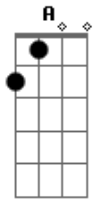

Nofx - Antennaes

Tom: **A**

A=Guitar 1 B=Guitar 2 A&B=Both Guitars
Intro: A&B =play 12x

Verse **A** cont.

Chorus A&B %=hold note slightly longer

Verse2 **A** cont.

Then play chorus A&B

Outro A&B #=play 6x

Outro 2 **A** let last chord ring

Acordes

© ukulele-chords.com