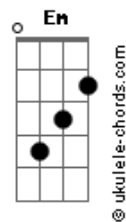

Noel Gallagher's High Flying Birds - Pretty Boy

tom:
Intro: ^G
Bm D E G
Bm D E

[Primeira Parte]

^G ^{Bm} ^D ^E
Beneath the starry sky
^G ^{Bm} ^D ^E
Of a distant moon
^G ^{Bm} ^D ^E
At the magic moment
^G ^{Bm} ^D ^E
That's gonna come to soon

^G ^{Bm} ^D ^E
There was a girl like me
^G ^{Bm} ^D ^E
There was a boy like you
^G ^{Bm} ^D ^E
She made him sing like Elvis
^G ^{Bm} ^D ^E
When she feeling blue

[Refrão]

^{Bm} ^D ^E ^G
You tell me that you want it yeah yeah
^{Bm} ^D ^E ^G
You tell me that you need it yeah yeah
^{Bm} ^D ^E
But no, you can't have it yeah yeah
^G ^{Bm} ^D ^E
So get your head down pretty boy

[Segunda Parte]

^G ^{Bm} ^D ^E
You got the dreams of children
^G ^{Bm} ^D ^E
You got' cha eyes of gold
^G ^{Bm} ^D ^E
I hope you live to see them
^G ^{Bm} ^D ^E ^G
Before you get to cold

[Refrão]

^{Bm} ^D ^E ^G
You tell me that you want it yeah yeah
^{Bm} ^D ^E ^G
You tell me that you need it yeah yeah
^{Bm} ^D ^E
But no, you can't have it yeah yeah
^G ^{Bm} ^D ^E ^G ^{Em}
So get your head down pretty boy

[Ponte]

Acordes

^D
She was a lot like me
^{Bm} ^E
She was a lot like you
^D
No matter what you say
^C
No matter what you do
^C
You bring the whole world down
I'll make your dreams come true

(^{Bm} ^D ^E ^G)
(^{Bm} ^D ^E)
(^{Bm} ^D ^E ^G)
(^{Bm} ^D ^E ^G)
(^{Bm} ^D ^E ^G)
(^{Bm} ^D ^E ^G)
[Refrão]