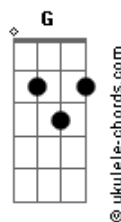

Noel Gallagher - We're On Our Way Now

tom:
 Capotraste na 3ª casa
 Intro: Em C

[Primeira Parte]

Em C
 Remember what might have been
 G
 Had i walked you home
 D
 And said i'll see you later
 Em C
 You were living the dream
 G
 But when the morning come
 D
 You'd gone to meet your maker

[Ponte]

Em C
 Good luck in the afterlife
 G
 I hear the morning sun
 D
 Doesn't cast no shadow
 Em C G G
 You chose to drift away but look at you now

[Refrão]

C G
 We're on our way now
 D Em
 The truth can be so hard to swallow
 C G
 Hey now
 D Em
 'Cos you got the love you got the love lady
 C G
 I'm worn out
 D Em C
 'Cos with every little trick they try to drag you down
 Cm
 You don't know why
 (Em C)

[Segunda Parte]

Em C
 Stood on top of the world
 G
 And when the cold wind blowed
 D
 You said the chill don't matter
 Em C
 Having the time of your life
 G

Acordes

But when you take those pills
 D
 Does it make it better?

[Ponte]

Em C
 Good luck in the afterlife
 G
 I hear the morning sun
 D
 Doesn't cast no shadow
 Em C G G
 You chose to drift away but look at you now

[Refrão]

C G
 We're on our way now
 D Em
 The truth can be so hard to swallow
 C G
 Hey now
 D Em
 'Cos you got the love you got the love lady
 C G
 I'm worn out
 D Em C
 'Cos with every little trick they try to drag you down
 Am C G G
 You don't know why
 (C G D Em)