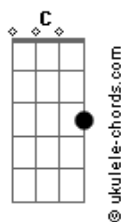

Noel Gallagher - We're On Our Way Now

tom:
 Capotraste na 3ª casa
 Intro: Em C

[Primeira Parte]

Em C
 Remember what might have been
 G
 Had i walked you home
 D
 And said i'll see you later
 Em C
 You were living the dream
 G
 But when the morning come
 D
 You'd gone to meet your maker

[Ponte]

Em C
 Good luck in the afterlife
 G
 I hear the morning sun
 D
 Doesn't cast no shadow
 Em C G G
 You chose to drift away but look at you now

[Refrão]

C G
 We're on our way now
 D Em
 The truth can be so hard to swallow
 C G
 Hey now
 D Em
 'Cos you got the love you got the love lady
 C G
 I'm worn out
 D Em C
 'Cos with every little trick they try to drag you down
 Cm
 You don't know why
 (Em C)

[Segunda Parte]

Em C
 Stood on top of the world
 G
 And when the cold wind blowed
 D
 You said the chill don't matter
 Em C
 Having the time of your life
 G

Acordes

But when you take those pills
 D
 Does it make it better?

[Ponte]

Em C
 Good luck in the afterlife
 G
 I hear the morning sun
 D
 Doesn't cast no shadow
 Em C G G
 You chose to drift away but look at you now

[Refrão]

C G
 We're on our way now
 D Em
 The truth can be so hard to swallow
 C G
 Hey now
 D Em
 'Cos you got the love you got the love lady
 C G
 I'm worn out
 D Em C
 'Cos with every little trick they try to drag you down
 Am C G G
 You don't know why
 (C G D Em)