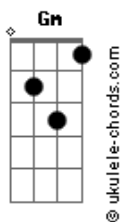

Noel Gallagher - We're On Our Way Now

tom:
 Capotraste na 3ª casa
 Intro: Em C

[Primeira Parte]

Em C
 Remember what might have been
 G
 Had i walked you home
 D
 And said i'll see you later
 Em C
 You were living the dream
 G
 But when the morning come
 D
 You'd gone to meet your maker

[Ponte]

Em C
 Good luck in the afterlife
 G
 I hear the morning sun
 D
 Doesn't cast no shadow
 Em C G G
 You chose to drift away but look at you now

[Refrão]

C G
 We're on our way now
 D Em
 The truth can be so hard to swallow
 C G
 Hey now
 D Em
 'Cos you got the love you got the love lady
 C G
 I'm worn out
 D Em C
 'Cos with every little trick they try to drag you down
 Cm
 You don't know why
 (Em C)

[Segunda Parte]

Em C
 Stood on top of the world
 G
 And when the cold wind blowed
 D
 You said the chill don't matter
 Em C
 Having the time of your life
 G

Acordes

But when you take those pills
 D
 Does it make it better?

[Ponte]

Em C
 Good luck in the afterlife
 G
 I hear the morning sun
 D
 Doesn't cast no shadow
 Em C G G
 You chose to drift away but look at you now

[Refrão]

C G
 We're on our way now
 D Em
 The truth can be so hard to swallow
 C G
 Hey now
 D Em
 'Cos you got the love you got the love lady
 C G
 I'm worn out
 D Em C
 'Cos with every little trick they try to drag you down
 Am C G G
 You don't know why
 (C G D Em)