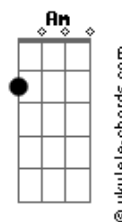

Noel Gallagher - We're On Our Way Now

tom:
 Capotraste na 3ª casa
 Intro: Em C

[Primeira Parte]

Em C
 Remember what might have been
 G
 Had i walked you home
 D
 And said i'll see you later
 Em C
 You were living the dream
 G
 But when the morning come
 D
 You'd gone to meet your maker

[Ponte]

Em C
 Good luck in the afterlife
 G
 I hear the morning sun
 D
 Doesn't cast no shadow
 Em C G G
 You chose to drift away but look at you now

[Refrão]

C G
 We're on our way now
 D Em
 The truth can be so hard to swallow
 C G
 Hey now
 D Em
 'Cos you got the love you got the love lady
 C G
 I'm worn out
 D Em C
 'Cos with every little trick they try to drag you down
 Cm
 You don't know why
 (Em C)

[Segunda Parte]

Em C
 Stood on top of the world
 G
 And when the cold wind blowed
 D
 You said the chill don't matter
 Em C
 Having the time of your life
 G

Acordes

But when you take those pills
 D
 Does it make it better?