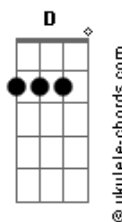

Noel Gallagher - We're On Our Way Now

tom:
 Capotraste na 3ª casa
 Intro: Em C

[Primeira Parte]

Em C
 Remember what might have been
 G
 Had i walked you home
 D
 And said i'll see you later
 Em C
 You were living the dream
 G
 But when the morning come
 D
 You'd gone to meet your maker

[Ponte]

Em C
 Good luck in the afterlife
 G
 I hear the morning sun
 D
 Doesn't cast no shadow
 Em C G G
 You chose to drift away but look at you now

[Refrão]

C G
 We're on our way now
 D Em
 The truth can be so hard to swallow
 C G
 Hey now
 D Em
 'Cos you got the love you got the love lady
 C G
 I'm worn out
 D Em C
 'Cos with every little trick they try to drag you down
 Cm
 You don't know why
 (Em C)

[Segunda Parte]

Em C
 Stood on top of the world
 G
 And when the cold wind blowed
 D
 You said the chill don't matter
 Em C
 Having the time of your life
 G

Acordes

But when you take those pills
 D
 Does it make it better?