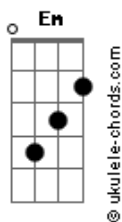

Noel Gallagher - We're On Our Way Now

tom:
 Capotraste na 3ª casa
 Intro: Em C

[Primeira Parte]

Em C
 Remember what might have been
 G
 Had i walked you home
 D
 And said i'll see you later
 Em C
 You were living the dream
 G
 But when the morning come
 D
 You'd gone to meet your maker

[Ponte]

Em C
 Good luck in the afterlife
 G
 I hear the morning sun
 D
 Doesn't cast no shadow
 Em C G G
 You chose to drift away but look at you now

[Refrão]

C G
 We're on our way now
 D Em
 The truth can be so hard to swallow
 C G
 Hey now
 D Em
 'Cos you got the love you got the love lady
 C G
 I'm worn out
 D Em C
 'Cos with every little trick they try to drag you down
 Cm
 You don't know why
 (Em C)

[Segunda Parte]

Em C
 Stood on top of the world
 G
 And when the cold wind blowed
 D
 You said the chill don't matter
 Em C
 Having the time of your life
 G

Acordes

But when you take those pills
 D
 Does it make it better?

[Ponte]

Em C
 Good luck in the afterlife
 G
 I hear the morning sun
 D
 Doesn't cast no shadow
 Em C G G
 You chose to drift away but look at you now

[Refrão]

C G
 We're on our way now
 D Em
 The truth can be so hard to swallow
 C G
 Hey now
 D Em
 'Cos you got the love you got the love lady
 C G
 I'm worn out
 D Em C
 'Cos with every little trick they try to drag you down
 Am C G G
 You don't know why
 (C G D Em)