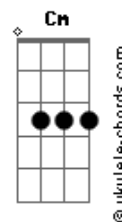

Noel Gallagher - We're On Our Way Now

tom:
 Capotraste na 3ª casa
 Intro: Em C

[Primeira Parte]

Em C
 Remember what might have been
 G
 Had i walked you home
 D
 And said i'll see you later
 Em C
 You were living the dream
 G
 But when the morning come
 D
 You'd gone to meet your maker

[Ponte]

Em C
 Good luck in the afterlife
 G
 I hear the morning sun
 D
 Doesn't cast no shadow
 Em C G G
 You chose to drift away but look at you now

[Refrão]

C G
 We're on our way now
 D Em
 The truth can be so hard to swallow
 C G
 Hey now
 D Em
 'Cos you got the love you got the love lady
 C G
 I'm worn out
 D Em C
 'Cos with every little trick they try to drag you down
 Cm
 You don't know why
 (Em C)

[Segunda Parte]

Em C
 Stood on top of the world
 G
 And when the cold wind blowed
 D
 You said the chill don't matter
 Em C
 Having the time of your life
 G

Acordes

But when you take those pills
 D
 Does it make it better?

[Ponte]

Em C
 Good luck in the afterlife
 G
 I hear the morning sun
 D
 Doesn't cast no shadow
 Em C G G
 You chose to drift away but look at you now

[Refrão]

C G
 We're on our way now
 D Em
 The truth can be so hard to swallow
 C G
 Hey now
 D Em
 'Cos you got the love you got the love lady
 C G
 I'm worn out
 D Em C
 'Cos with every little trick they try to drag you down
 Am C G G
 You don't know why
 (C G D Em)