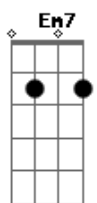

© ukulele-chords.com