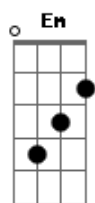

Noel Gallagher - The Wrong Beach

Tom: Bb

(com acordes na forma de Capostrate na 3ª casa G)
Intro: Em B G A2 C D2 Em C B7

Em B
Falling
I see you on the way down G A2
I'll meet you on the rebound C D2
Somewhere in between Em C B7

Em B
So long
See you in the next one G A2
Cause everyone been and gone C D2
G B7

There's no one here but

C B7 Em Em7
And oh me oh my
Say so long baby bye bye C B7 Em Em7
Pour me one for the road C B7
It's a long journey baby Em Em7
Where it's gonna take me C B7 Em
Just depends on the weight of my load Em7
Oh no C
Depends on the weight of my load B7 Em Riff: Em C B7

Solo: Em B G A2 C D2 Em C B7
Em B G A2 C D2 G B7

C B7 Em Em7
And oh me oh my
Say so long baby bye bye C B7 Em Em7
Pour me one for the road C B7
It's a long journey baby C B7
Where it's gonna take me Em Em7
Just depends on the weight of my load C B7 Em
Oh no Em7
Depends on the weight of my load C B7 Em Riff: Em C B7

Em B
Dry land
Sinking in the quicksand G A2
Stranded on the wrong beach C D2
Come and rescue me A2

Acordes

© ukulele-chords.com

© ukulele-chords.com

© ukulele-chords.com

© ukulele-chords.com

© ukulele-chords.com