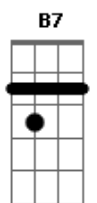

Noel Gallagher - The Wrong Beach

Tom: Bb

(com acordes na forma de Capostrate na 3ª casa G)
Intro: Em B G A2 C D2 Em C B7

Em B
Falling
I see you on the way down G A2
I'll meet you on the rebound C D2
Somewhere in between Em C B7

Em B
So long
See you in the next one G A2
Cause everyone been and gone C D2
G B7

There's no one here but

C B7 Em Em7
And oh me oh my
Say so long baby bye bye C B7 Em Em7
Pour me one for the road C B7
It's a long journey baby Em Em7
Where it's gonna take me C B7 Em
Just depends on the weight of my load Em7
Oh no C
Depends on the weight of my load B7 Em Riff: Em C B7

Solo: Em B G A2 C D2 Em C B7
Em B G A2 C D2 G B7

C B7 Em Em7
And oh me oh my
Say so long baby bye bye C B7 Em Em7
Pour me one for the road C B7 Em Em7
It's a long journey baby C B7
Where it's gonna take me Em Em7
Just depends on the weight of my load C B7 Em
Oh no Em7
Depends on the weight of my load C B7 Em Riff: Em C B7

Em B
Dry land
Sinking in the quicksand G A2
Stranded on the wrong beach C D2
Come and rescue me A2

Acordes

© ukulele-chords.com

© ukulele-chords.com

© ukulele-chords.com

© ukulele-chords.com

© ukulele-chords.com