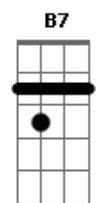

Noel Gallagher - The Wrong Beach

Tom: Bb

(com acordes na forma de Capostrate na 3ª casa G)
Intro: Em B G A2 C D2 Em C B7

Em B
Falling
I see you on the way down G A2
I'll meet you on the rebound C D2
Somewhere in between Em C B7

Em B
So long
See you in the next one G A2
Cause everyone been and gone C D2
G B7

There's no one here but

C B7 Em Em7
And oh me oh my
Say so long baby bye bye C B7 Em Em7
Pour me one for the road C B7
It's a long journey baby Em Em7
Where it's gonna take me C B7 Em
Just depends on the weight of my load Em7
Oh no C
Depends on the weight of my load B7 Em Riff: Em C B7

Solo: Em B G A2 C D2 Em C B7
Em B G A2 C D2 G B7

C B7 Em Em7
And oh me oh my
Say so long baby bye bye C B7 Em Em7
Pour me one for the road C B7
It's a long journey baby C B7
Where it's gonna take me Em Em7
Just depends on the weight of my load C B7 Em
Oh no Em7
Depends on the weight of my load C B7 Em Riff: Em C B7

Em B
Dry land
Sinking in the quicksand G A2
Stranded on the wrong beach C D2
Come and rescue me A2

Acordes

© ukulele-chords.com

© ukulele-chords.com

© ukulele-chords.com

© ukulele-chords.com

© ukulele-chords.com