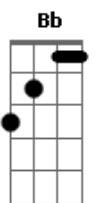

Noel Gallagher - The Wrong Beach

Tom: Bb

(com acordes na forma de Capostrate na 3ª casa G)
Intro: Em B G A2 C D2 Em C B7

Em B
Falling
I see you on the way down G A2
I'll meet you on the rebound C D2
Somewhere in between Em C B7

Em B
So long
See you in the next one G A2
Cause everyone been and gone C D2
G B7

There's no one here but

C B7 Em Em7
And oh me oh my
Say so long baby bye bye C B7 Em Em7
Pour me one for the road C B7
It's a long journey baby Em Em7
Where it's gonna take me C B7 Em
Just depends on the weight of my load Em7
Oh no C
Depends on the weight of my load B7 Em Riff: Em C B7

Solo: Em B G A2 C D2 Em C B7
Em B G A2 C D2 G B7

C B7 Em Em7
And oh me oh my
Say so long baby bye bye C B7 Em Em7
Pour me one for the road C B7 Em Em7
It's a long journey baby C B7
Where it's gonna take me Em Em7
Just depends on the weight of my load C B7 Em
Oh no Em7
Depends on the weight of my load C B7 Em Riff: Em C B7

Em B
Dry land
Sinking in the quicksand G A2
Stranded on the wrong beach C D2
Come and rescue me A2

Acordes

© ukulele-chords.com

© ukulele-chords.com

© ukulele-chords.com

© ukulele-chords.com

© ukulele-chords.com