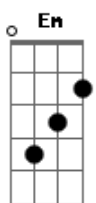

Noel Gallagher - The Wrong Beach

Tom: Bb

(com acordes na forma de Capostrate na 3ª casa G)
Intro: Em B G A2 C D2 Em C B7

Em B
Falling
I see you on the way down G A2
I'll meet you on the rebound C D2
Somewhere in between Em C B7

Em B
So long
See you in the next one G A2
Cause everyone been and gone C D2
G B7

There's no one here but

C B7 Em Em7
And oh me oh my
Say so long baby bye bye C B7 Em Em7
Pour me one for the road C B7
It's a long journey baby Em Em7
Where it's gonna take me C B7 Em
Just depends on the weight of my load Em7
Oh no C
Depends on the weight of my load B7 Em Riff: Em C B7

Solo: Em B G A2 C D2 Em C B7
Em B G A2 C D2 G B7

C B7 Em Em7
And oh me oh my
Say so long baby bye bye C B7 Em Em7
Pour me one for the road C B7 Em Em7
It's a long journey baby C B7
Where it's gonna take me Em Em7
Just depends on the weight of my load C B7 Em
Oh no Em7
Depends on the weight of my load C B7 Em Riff: Em C B7

Em B
Dry land
Sinking in the quicksand G A2
Stranded on the wrong beach C D2
Come and rescue me A2

Acordes

© ukulele-chords.com

© ukulele-chords.com

© ukulele-chords.com

© ukulele-chords.com

© ukulele-chords.com