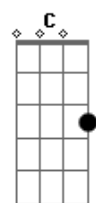

Noel Gallagher - The Wrong Beach

Tom: Bb

(com acordes na forma de Capostrate na 3ª casa G)
Intro: Em B G A2 C D2 Em C B7

Em B
Falling
I see you on the way down G A2
I'll meet you on the rebound C D2
Somewhere in between Em C B7

Em B
So long
See you in the next one G A2
Cause everyone been and gone C D2
G B7

There's no one here but

C B7 Em Em7
And oh me oh my
Say so long baby bye bye C B7 Em Em7
Pour me one for the road C B7
It's a long journey baby Em Em7
Where it's gonna take me C B7 Em
Just depends on the weight of my load Em7
Oh no C
Depends on the weight of my load B7 Em Riff: Em C B7

Solo: Em B G A2 C D2 Em C B7
Em B G A2 C D2 G B7

C B7 Em Em7
And oh me oh my
Say so long baby bye bye C B7 Em Em7
Pour me one for the road C B7
It's a long journey baby C B7
Where it's gonna take me Em Em7
Just depends on the weight of my load C B7 Em
Oh no Em7
Depends on the weight of my load C B7 Em Riff: Em C B7

Em B
Dry land
Sinking in the quicksand G A2
Stranded on the wrong beach C D2
Come and rescue me A2

Acordes

© ukulele-chords.com

© ukulele-chords.com

© ukulele-chords.com

© ukulele-chords.com

© ukulele-chords.com