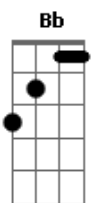

Noel Gallagher - The Wrong Beach

Tom: Bb

(com acordes na forma de Capostrate na 3ª casa G)
Intro: Em B G A2 C D2 Em C B7

Em B
Falling
I see you on the way down G A2
I'll meet you on the rebound C D2
Somewhere in between Em C B7

Em B
So long
See you in the next one G A2
Cause everyone been and gone C D2
G B7

There's no one here but

C B7 Em Em7
And oh me oh my
Say so long baby bye bye C B7 Em Em7
Pour me one for the road C B7
It's a long journey baby Em Em7
Where it's gonna take me C B7 Em
Just depends on the weight of my load Em7
Oh no C
Depends on the weight of my load B7 Em Riff: Em C B7

Solo: Em B G A2 C D2 Em C B7
Em B G A2 C D2 G B7

C B7 Em Em7
And oh me oh my
Say so long baby bye bye C B7 Em Em7
Pour me one for the road C B7
It's a long journey baby C B7
Where it's gonna take me Em Em7
Just depends on the weight of my load C B7 Em
Oh no Em7
Depends on the weight of my load C B7 Em Riff: Em C B7

Em B
Dry land
Sinking in the quicksand G A2
Stranded on the wrong beach C D2
Come and rescue me A2

Acordes

© ukulele-chords.com

© ukulele-chords.com

© ukulele-chords.com

© ukulele-chords.com

© ukulele-chords.com