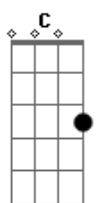

Noel Gallagher - The Wrong Beach

Tom: Bb

(com acordes na forma de Capostrate na 3ª casa G)
Intro: Em B G A2 C D2 Em C B7

Em B
Falling
I see you on the way down G A2
I'll meet you on the rebound C D2
Somewhere in between Em C B7

Em B
So long
See you in the next one G A2
Cause everyone been and gone C D2
G B7

There's no one here but

C B7 Em Em7
And oh me oh my
Say so long baby bye bye C B7 Em Em7
Pour me one for the road C B7
It's a long journey baby Em Em7
Where it's gonna take me C B7 Em
Just depends on the weight of my load Em7
Oh no C
Depends on the weight of my load B7 Em Riff: Em C B7

Solo: Em B G A2 C D2 Em C B7
Em B G A2 C D2 G B7

C B7 Em Em7
And oh me oh my
Say so long baby bye bye C B7 Em Em7
Pour me one for the road C B7 Em Em7
It's a long journey baby C B7
Where it's gonna take me Em Em7
Just depends on the weight of my load C B7 Em
Oh no Em7
Depends on the weight of my load C B7 Em Riff: Em C B7

Em B
Dry land
Sinking in the quicksand G A2
Stranded on the wrong beach C D2
Come and rescue me A2

Acordes

© ukulele-chords.com

© ukulele-chords.com

© ukulele-chords.com

© ukulele-chords.com

© ukulele-chords.com