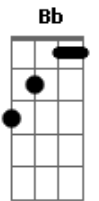

© ukulele-chords.com