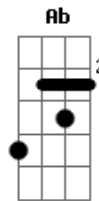

© ukulele-chords.com