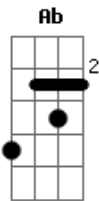

© ukulele-chords.com