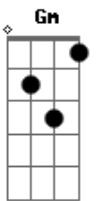

© ukulele-chords.com