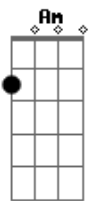

© ukulele-chords.com