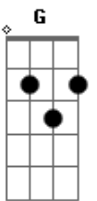

© ukulele-chords.com