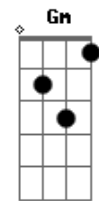

© ukulele-chords.com