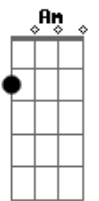

© ukulele-chords.com