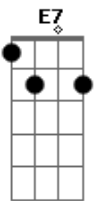

© ukulele-chords.com