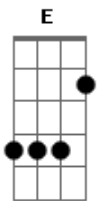

© ukulele-chords.com