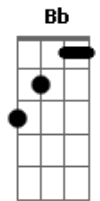

© ukulele-chords.com