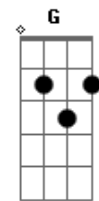

© ukulele-chords.com