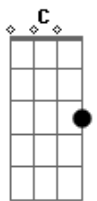

© ukulele-chords.com