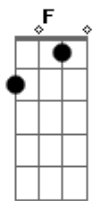

Noel Gallagher - The Girl With X-Ray Eyes

Tom: F

Intro: Am Amadd9# Am Amadd9# Am C C E E7

Am E
Tried to hang on to myself
Don't believe in no-one else
Am Bb
And I'm shakin' like a leaf
Am Ab
As I fall into the street
Gm
But the girl with x-ray eyes,
F
She's gonna see through my disguise

Am E
Going nowhere down a hill,
Bb
It's hard to swallow, like the pill
Am
That was twisted on your tongue
Ab
By the seed of the standing still
Gm
There was no-one to be seen,
F
No-one left to hear my scream...

E E7 Am
So she took me by the hand
G F
We followed clues left in the sand
C
As she swallowed space and time
E
We gathered, pulled, and swam
E7 Am
She shot me to the sun,
G F

Like a bullet from the gun...

C
When the deed was done,
E E7
In the morning she was gone

Interludio: Am Amadd9# Am Amadd9# Am C C E E7

Solo-base: Am E Bb Am Ab Gm F

Am E
Turn the page and let it go
Bb
Like your mother told you so
Am
Life, it stretches on for miles
Ab
The truth is on your stereo
Gm
The girl with x-ray eyes
F
She's gonna see through your disguise

E E7 Am
So she took me by the hand
G F
We followed clues left in the sand
C
As she swallowed space and time
E
We gathered, pulled, and swam
E7 Am
She shot me to the sun,
G F
Like a bullet from the gun...
C
When the deed was done,
E E7
In the morning she was gone
Outro: Am Amadd9# Am Amadd9# Am C

Acordes

© ukulele-chords.com