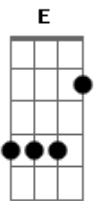

© ukulele-chords.com