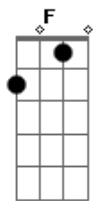

Noel Gallagher - The Girl With X-Ray Eyes

Tom: F

Intro: Am Amadd9# Am Amadd9# Am C C E E7

Am E
Tried to hang on to myself
Don't believe in no-one else
Am Bb
And I'm shakin' like a leaf
Am Ab
As I fall into the street
Gm
But the girl with x-ray eyes,
F
She's gonna see through my disguise

Am E
Going nowhere down a hill,
Bb
It's hard to swallow, like the pill
Am
That was twisted on your tongue
Ab
By the seed of the standing still
Gm
There was no-one to be seen,
F
No-one left to hear my scream...

E E7 Am
So she took me by the hand
G F
We followed clues left in the sand
C
As she swallowed space and time
E
We gathered, pulled, and swam
E7 Am
She shot me to the sun,
G F

Like a bullet from the gun...

C
When the deed was done,
E E7
In the morning she was gone

Interludio: Am Amadd9# Am Amadd9# Am C C E E7

Solo-base: Am E Bb Am Ab Gm F

Am E
Turn the page and let it go
Bb
Like your mother told you so
Am
Life, it stretches on for miles
Ab
The truth is on your stereo
Gm
The girl with x-ray eyes
F
She's gonna see through your disguise

E E7 Am
So she took me by the hand
G F
We followed clues left in the sand
C
As she swallowed space and time
E
We gathered, pulled, and swam
E7 Am
She shot me to the sun,
G F
Like a bullet from the gun...
C
When the deed was done,
E E7
In the morning she was gone
Outro: Am Amadd9# Am Amadd9# Am C

Acordes

© ukulele-chords.com