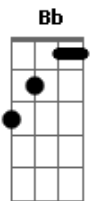

© ukulele-chords.com

© ukulele-chords.com