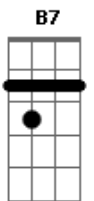

© ukulele-chords.com