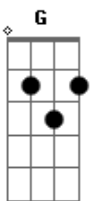

© ukulele-chords.com