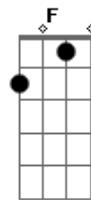

© ukulele-chords.com