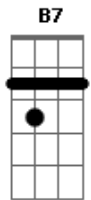

© ukulele-chords.com