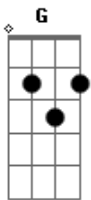

G B7
If you're leaving will you take me with you
C G D
I'm tired of talking on my phone
G B7
There is one thing I can never give you
C G D
My heart can never be your home
C D
So what's the matter with you?
G D Em
Sing me something new.. don't you know
A7
The cold and wind and rain don't know
C D
They only seem to come and go away
G D Am7 C F D G
Stand by me - nobody knows the way it's gonna be
G D Am7 C F D G
Stand by me - nobody knows the way it's gonna be
G D Am7 C F D G
Stand by me - nobody knows the way it's gonna be
G D Am7
Stand by me - nobody knows
C
Yeah, nobody knows.....
D Em D C
The way it's gonna be
D Em D C
The way it's gonna be....
C Em D C
The way it's gonna be...
C Em D C
Maybe I can see yeah.... don't you know
A7
The cold and wind and rain don't know
C D
They only seem to come and go away
G D Am7 C F D G
Stand by me - nobody knows the way it's gonna be
G D Am7 C F D G
Stand by me - nobody knows the way it's gonna be
G D Am7 C F D G
Stand by me - nobody knows the way it's gonna be
G D Am7
Stand by me - nobody knows
C
Yeah, nobody knows.....
D G
The way it's gonna be

Acordes

© ukulele-chords.com