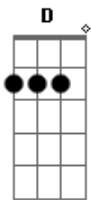

© ukulele-chords.com