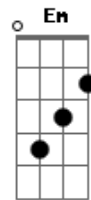

© ukulele-chords.com