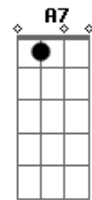

© ukulele-chords.com