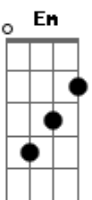

© ukulele-chords.com