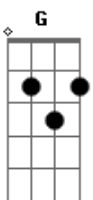

© ukulele-chords.com