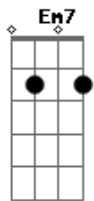

© ukulele-chords.com