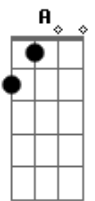

© ukulele-chords.com