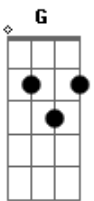

© ukulele-chords.com