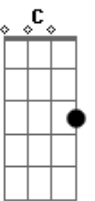

© ukulele-chords.com