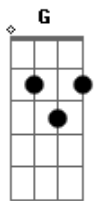

© ukulele-chords.com