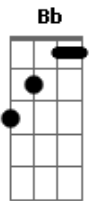

© ukulele-chords.com