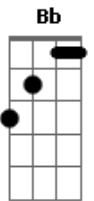

© ukulele-chords.com