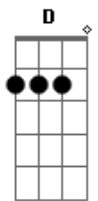

Man, it makes me wanna cry
A
Feel the cold against my shoulder
C
When it comes on in the winter
D
And it seems to last forever
A C
And it makes me wanna, makes me wanna cry
Em7 D C D
When I was told The streets were paved with gold
Em7 D C D
And it be known time is getting on when we were young
Em7 D C D
It's alright, if you dance with me tonight
Em7 D C D
We'll fight the dying of the light and catch the sun
A
Gonna try my best to get there
C
But I can't afford the bus fare
D
the storm that's rolling over
A C
Man, it makes me wanna cry
Em7 D C D
When I was told The streets were paved with gold
Em7 D C D
And it be known time is getting on when we were young
Em7 D C D
It's alright, if you dance with me tonight
Em7 D C D
We'll fight the dying of the light and catch the sun
A C D
And the cold against my shoulder
A C D
When it comes on in the winter
C
Man, it makes me wanna cry
A C D
And the cold against my shoulder
C
And seems to last forever
A C D
And it makes me wanna cry

Acordes

© ukulele-chords.com