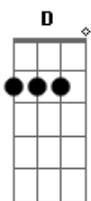

© ukulele-chords.com