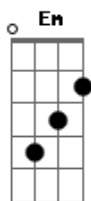

© ukulele-chords.com