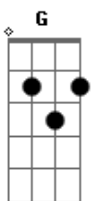

C
So dont walk away love
G
Its never enough
Em
That could make me crash

D
On the broken glass
C
Let the storm rage
G
Ill die on the waves
Em
But i will not rest
D
While the love lies there
C
In the water
Em D
Dead in the water
C
In the water
Em D
Dead in the water

C G Em
D I'm waiting for the karmas the storm is getting under my skin
C G Em D
I'm trying fix the hole in my head where the rain gets in
C G
It's dripping in my ear and it dont sound funny
Em D
Gunna take you out when i get some money
C Em D
Trying to get it back to the promised land

C
So dont walk away love
G
Its never enough
Em
That could make me crash
D
On the broken glass
C

Let the storm rage
G
Ill die on the waves
Em
But i will not rest
D
While the love lies there
C
In the water
Em D
Dead in the water
C
In the water
Em D
Dead in the water

(C G Em D)
(C G Em D)
(C G Em D)
(C G Em D)

C
So dont walk away love
G
Its never enough
Em
That could make me crash
D
On the broken glass
C
Let the storm rage
G
I'll die on the waves
Em
But i will not rest
D
While the love lies
C
Dead in the water

G
Theres never enough
Em
That can make me crash
D
On the broken glass
C
Let the storm rage
G
I'd die on the waves
Em
But i will not rest
D
While my love lies dead
C G
In the water
Em D
Dead in the water
C G
In the water
Em D
Dead in the water

Acordes

© ukulele-chords.com