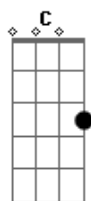

© ukulele-chords.com