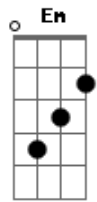

Noel Gallagher - Alone On The Rope

Tom: A

(com acordes na forma de G)

Capostrate na 2ª casa

Intro: C Em

(D)

I won't let your smile, get lost in the fog

I won't let your dreams, run away in the dark

You're alone on the rope and if you can't find no hope

Don't look down don't look down

(C Em) 2x

You can leave when the walls falling down

I can tell by the look in your eyes

You're alone on the rope and if you can't find no hope

Don't look down don't look down

(C Em)

Acordes

© ukulele-chords.com

© ukulele-chords.com

© ukulele-chords.com

© ukulele-chords.com

© ukulele-chords.com