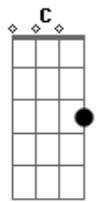

Noel Gallagher - Alone On The Rope

Tom: A

(com acordes na forma de G)

Capostrate na 2ª casa

Intro: C Em

(D)

I won't let your smile, get lost in the fog

I won't let your dreams, run away in the dark

You're alone on the rope and if you can't find no hope

Don't look down don't look down

(C Em) 2x

You can leave when the walls falling down

I can tell by the look in your eyes

You're alone on the rope and if you can't find no hope

Don't look down don't look down

(C Em)

Acordes

© ukulele-chords.com

© ukulele-chords.com

© ukulele-chords.com

© ukulele-chords.com

© ukulele-chords.com