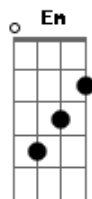

Noel Gallagher - Alone On The Rope

Tom: A

(com acordes na forma de G)

Capostrate na 2ª casa

Intro: C Em

(D)

I won't let your smile, get lost in the fog

I won't let your dreams, run away in the dark

You're alone on the rope and if you can't find no hope

Don't look down don't look down

(C Em) 2x

You can leave when the walls falling down

I can tell by the look in your eyes

You're alone on the rope and if you can't find no hope

Don't look down don't look down

(C Em)

Acordes

© ukulele-chords.com

© ukulele-chords.com

© ukulele-chords.com

© ukulele-chords.com

© ukulele-chords.com