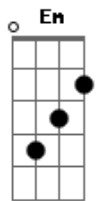

Noel Gallagher - Aka... Broken Arrow

Tom: A

(com acordes na forma de Capostraste na 2ª casa G)
Intro: 2x: Em D G D

Em D
Fallen Angel
G D
the Broken Arrow
Em D G D
she comfort me and ease my trouble mind
Em D
Shine a light out
G D
into the shadows
Em D G B7
all the world they made me leave behind

C G
Leave me in peace
B7 Em
I'm on the side of the angels
C G
If I die in a dream
B7 Em
then let me live my life
C G
But all the lies that they have told me
B7 Em
they make me want to shiver
C
when I'm lost and I'm lonely
A D B7
that's not going to ease my troubled mind

(Em B7)

(C G D Em) (4x)

C G
Leave me in peace
D Em
I'm all alone with my angel
C G
She died in a dream
D Em
so I could live my life
C G
But all the lies that they have told me
D Em
they make me want to shiver
C G
when I'm lost and I'm lonely
D Em
that's not going to ease my troubled mind

(C G D Em) (2x)

(C A D B7)

Fallen Angel
the Broken Arrow
she comfort me and ease my trouble mind
Shine a light out
into the shadows
all the world they made me leave behind

Acordes

© ukulele-chords.com

© ukulele-chords.com