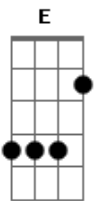

© ukulele-chords.com