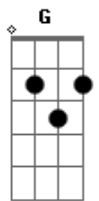

Noel Gallagher - Aka... Broken Arrow

Tom: A

(com acordes na forma de Capostraste na 2ª casa G)
Intro: 2x: Em D G D

Em D
Fallen Angel
G D
the Broken Arrow
Em D G D
she comfort me and ease my trouble mind
Em D
Shine a light out
G D
into the shadows
Em D G B7
all the world they made me leave behind

C G
Leave me in peace
B7 Em
I'm on the side of the angels
C G
If I die in a dream
B7 Em
then let me live my life
C G
But all the lies that they have told me
B7 Em
they make me want to shiver
C
when I'm lost and I'm lonely
A D B7
that's not going to ease my troubled mind

(Em B7)

(C G D Em) (4x)

C G
Leave me in peace
D Em
I'm all alone with my angel
C G
She died in a dream
D Em
so I could live my life
C G
But all the lies that they have told me
D Em
they make me want to shiver
C G
when I'm lost and I'm lonely
D Em
that's not going to ease my troubled mind

(C G D Em) (2x)

(C A D B7)

Fallen Angel
the Broken Arrow
she comfort me and ease my trouble mind
Shine a light out
into the shadows
all the world they made me leave behind

Acordes

© ukulele-chords.com

© ukulele-chords.com