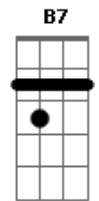

© ukulele-chords.com