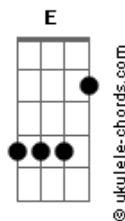

Noah Kahan - Paul Revere

tom:

Intro: **Bm** **D** **G**
D **A** **G**

[Primeira Parte]

Bm
County line, I'm countin' down
D
Mailboxes until my house
G **D**
This place had a heartbeat in it's day
A **G**
Vail bought the mountains, and nothing was the same
Bm
Yes, the boys are drunk, the sun is high
D
Their license plates "Live Free or Die"
G **D**
But it just ain't that simple, it never was
A **G**
We'll drink 'til New Year's, then they'll leave me to clean up

[Refrão]

D **Gb** **Bm**
One day, I'm gonna cut it clear
G
Ride like Paul Revere
A
And, when they ask me who I am
G **D**
I'll say, "I'm not from around here"

[Segunda Parte]

Bm
I'll leave before the road crew's out
D
Before those joggers looking way too proud
G
And I'll turn up the music
D
And I'll forget
A **G**
Until it ends, that I'm not ready to let go yet

[Refrão]

Acordes

D **Gb** **Bm**
One day, I'm gonna cut it clear
G
Ride like Paul Revere
A
And, when they ask me who I am
G **D**
I'll just pretend I didn't hear
Gb **Bm**
It's typical, I fear
G
Folks just disappear
A
And, when they ask me who I am
G **D** **Gb** **Bm** **G**
I'll say, "I'm not from around here"
[Pós Refrão]
A **G** **Bm**
I'll say, "I'm not from around here"
[Final]
A
But I'm in my car
E
And I see the yard
G **Gb** **Bm**
The patch of grass where we buried the dog
A
And the world makes sense
E
Behind a chain-link fence
G **Gb** **Bm**
If I could leave, I would've already left
A
But I'm in my car
E
And I see the yard
G **Gb** **Bm**
The patch of grass where we buried the dog
A
And the world makes sense
E
Behind a chain-link fence
G **Gb** **Bm** **G**
If I could leave, I would've already left
A **Bm**
I would've already left