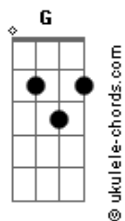

Noah Kahan - Paul Revere

tom:

Intro: **Bm** **D** **G**
D **A** **G**

[Primeira Parte]

Bm
County line, I'm countin' down
D
Mailboxes until my house
G **D**
This place had a heartbeat in it's day
A **G**
Vail bought the mountains, and nothing was the same
Bm
Yes, the boys are drunk, the sun is high
D
Their license plates "Live Free or Die"
G **D**
But it just ain't that simple, it never was
A **G**
We'll drink 'til New Year's, then they'll leave me to clean up

[Refrão]

D **Gb** **Bm**
One day, I'm gonna cut it clear
G
Ride like Paul Revere
A
And, when they ask me who I am
G **D**
I'll say, "I'm not from around here"

[Segunda Parte]

Bm
I'll leave before the road crew's out
D
Before those joggers looking way too proud
G
And I'll turn up the music
D
And I'll forget
A **G**
Until it ends, that I'm not ready to let go yet

[Refrão]

Acordes

D **Gb** **Bm**
One day, I'm gonna cut it clear
G
Ride like Paul Revere
A
And, when they ask me who I am
G **D**
I'll just pretend I didn't hear
Gb **Bm**
It's typical, I fear
G
Folks just disappear
A
And, when they ask me who I am
G **D** **Gb** **Bm** **G**
I'll say, "I'm not from around here"
[Pós Refrão]
A **G** **Bm**
I'll say, "I'm not from around here"
[Final]
A
But I'm in my car
E
And I see the yard
G **Gb** **Bm**
The patch of grass where we buried the dog
A
And the world makes sense
E
Behind a chain-link fence
G **Gb** **Bm**
If I could leave, I would've already left
A
But I'm in my car
E
And I see the yard
G **Gb** **Bm**
The patch of grass where we buried the dog
A
And the world makes sense
E
Behind a chain-link fence
G **Gb** **Bm** **G**
If I could leave, I would've already left
A **Bm**
I would've already left