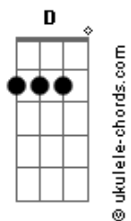

Noah Kahan - Paul Revere

tom:

Intro: **Bm** **D** **G**
D **A** **G**

[Primeira Parte]

Bm
County line, I'm countin' down
D
Mailboxes until my house
G **D**
This place had a heartbeat in it's day
A **G**
Vail bought the mountains, and nothing was the same
Bm
Yes, the boys are drunk, the sun is high
D
Their license plates "Live Free or Die"
G **D**
But it just ain't that simple, it never was
A **G**
We'll drink 'til New Year's, then they'll leave me to clean up

[Refrão]

D **Gb** **Bm**
One day, I'm gonna cut it clear
G
Ride like Paul Revere
A
And, when they ask me who I am
G **D**
I'll say, "I'm not from around here"

[Segunda Parte]

Bm
I'll leave before the road crew's out
D
Before those joggers looking way too proud
G
And I'll turn up the music
D
And I'll forget
A **G**
Until it ends, that I'm not ready to let go yet

[Refrão]

Acordes

D **Gb** **Bm**
One day, I'm gonna cut it clear
G
Ride like Paul Revere
A
And, when they ask me who I am
G **D**
I'll just pretend I didn't hear
Gb **Bm**
It's typical, I fear
G
Folks just disappear
A
And, when they ask me who I am
G **D** **Gb** **Bm** **G**
I'll say, "I'm not from around here"
[Pós Refrão]
A **G** **Bm**
I'll say, "I'm not from around here"
[Final]
A
But I'm in my car
E
And I see the yard
G **Gb** **Bm**
The patch of grass where we buried the dog
A
And the world makes sense
E
Behind a chain-link fence
G **Gb** **Bm**
If I could leave, I would've already left
A
But I'm in my car
E
And I see the yard
G **Gb** **Bm**
The patch of grass where we buried the dog
A
And the world makes sense
E
Behind a chain-link fence
G **Gb** **Bm** **G**
If I could leave, I would've already left
A **Bm**
I would've already left