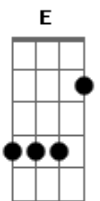

© ukulele-chords.com

D **Gb** **Bm**
One day, I'm gonna cut it clear
G
Ride like Paul Revere
A
And, when they ask me who I am
G **D**
I'll just pretend I didn't hear
Gb **Bm**
It's typical, I fear
G
Folks just disappear
A
And, when they ask me who I am
G **D** **Gb** **Bm** **G**
I'll say, "I'm not from around here"

[Pós Refrão]

A **G** **Bm**
I'll say, "I'm not from around here"

[Final]

A
But I'm in my car
E
And I see the yard
G **Gb** **Bm**
The patch of grass where we buried the dog
A
And the world makes sense
E
Behind a chain-link fence
G **Gb** **Bm**
If I could leave, I would've already left
A
But I'm in my car
E
And I see the yard
G **Gb** **Bm**
The patch of grass where we buried the dog
A
And the world makes sense
E
Behind a chain-link fence
G **Gb** **Bm** **G**
If I could leave, I would've already left
A **Bm**
I would've already left