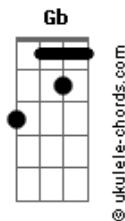

Noah Kahan - Paul Revere

tom:

Intro: **Bm** **D** **G**
D **A** **G**

[Primeira Parte]

Bm
County line, I'm countin' down
D
Mailboxes until my house
G **D**
This place had a heartbeat in it's day
A **G**
Vail bought the mountains, and nothing was the same
Bm
Yes, the boys are drunk, the sun is high
D
Their license plates "Live Free or Die"
G **D**
But it just ain't that simple, it never was
A **G**
We'll drink 'til New Year's, then they'll leave me to clean up

[Refrão]

D **Gb** **Bm**
One day, I'm gonna cut it clear
G
Ride like Paul Revere
A
And, when they ask me who I am
G **D**
I'll say, "I'm not from around here"

[Segunda Parte]

Bm
I'll leave before the road crew's out
D
Before those joggers looking way too proud
G
And I'll turn up the music
D
And I'll forget
A **G**
Until it ends, that I'm not ready to let go yet

[Refrão]

Acordes

D **Gb** **Bm**
One day, I'm gonna cut it clear
G
Ride like Paul Revere
A
And, when they ask me who I am
G **D**
I'll just pretend I didn't hear
Gb **Bm**
It's typical, I fear
G
Folks just disappear
A
And, when they ask me who I am
G **D** **Gb** **Bm** **G**
I'll say, "I'm not from around here"
[Pós Refrão]
A **G** **Bm**
I'll say, "I'm not from around here"
[Final]
A
But I'm in my car
E
And I see the yard
G **Gb** **Bm**
The patch of grass where we buried the dog
A
And the world makes sense
E
Behind a chain-link fence
G **Gb** **Bm**
If I could leave, I would've already left
A
But I'm in my car
E
And I see the yard
G **Gb** **Bm**
The patch of grass where we buried the dog
A
And the world makes sense
E
Behind a chain-link fence
G **Gb** **Bm** **G**
If I could leave, I would've already left
A **Bm**
I would've already left