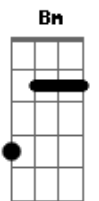

© ukulele-chords.com