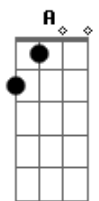

© ukulele-chords.com