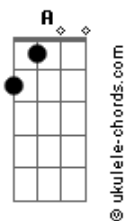

Noah Kahan - Paul Revere

tom:

Intro: **Bm** **D** **G**
D **A** **G**

[Primeira Parte]

Bm
County line, I'm countin' down
D
Mailboxes until my house
G **D**
This place had a heartbeat in it's day
A **G**
Vail bought the mountains, and nothing was the same
Bm
Yes, the boys are drunk, the sun is high
D
Their license plates "Live Free or Die"
G **D**
But it just ain't that simple, it never was
A **G**
We'll drink 'til New Year's, then they'll leave me to clean up

[Refrão]

D **Gb** **Bm**
One day, I'm gonna cut it clear
G
Ride like Paul Revere
A
And, when they ask me who I am
G **D**
I'll say, "I'm not from around here"

[Segunda Parte]

Bm
I'll leave before the road crew's out
D
Before those joggers looking way too proud
G
And I'll turn up the music
D
And I'll forget
A **G**
Until it ends, that I'm not ready to let go yet

[Refrão]

Acordes

D **Gb** **Bm**
One day, I'm gonna cut it clear
G
Ride like Paul Revere
A
And, when they ask me who I am
G **D**
I'll just pretend I didn't hear
Gb **Bm**
It's typical, I fear
G
Folks just disappear
A
And, when they ask me who I am
G **D** **Gb** **Bm** **G**
I'll say, "I'm not from around here"
[Pós Refrão]
A **G** **Bm**
I'll say, "I'm not from around here"
[Final]
A
But I'm in my car
E
And I see the yard
G **Gb** **Bm**
The patch of grass where we buried the dog
A
And the world makes sense
E
Behind a chain-link fence
G **Gb** **Bm**
If I could leave, I would've already left
A
But I'm in my car
E
And I see the yard
G **Gb** **Bm**
The patch of grass where we buried the dog
A
And the world makes sense
E
Behind a chain-link fence
G **Gb** **Bm** **G**
If I could leave, I would've already left
A **Bm**
I would've already left