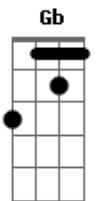

© ukulele-chords.com