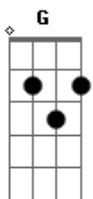

[Refrão]

Cadd9 G Cadd9 G
 But the wreckage of you, I no longer reside in
 Cadd9 G D
 And the bridges have long since been burned
 Cadd9 G Cadd9 G
 The ash of the home that I started the fire in
 Cadd9 G D
 It starts to return to the Earth
 Cadd9 G Cadd9 G
 I'm leavin' this town and I'm changin' my address
 Cadd9 G D
 I know that you'll come if you want
 Cadd9 G Cadd9 G
 It's not Halloween, but the ghost you're dressed up as
 Cadd9 G D
 Sure knows how to haunt, yeah, she knows how to haunt

(Cadd9 G Cadd9 G)
 (Cadd9 G D)

[Segunda Parte]

Cadd9 G Cadd9 G
 It's an ode to the hole that I found myself stuck in

Acordes

© ukulele-chords.com

© ukulele-chords.com

© ukulele-chords.com

ukulele-chords.com

Cadd9 G D
 The song for the grave that I dug
 Cadd9 G Cadd9 G
 There's a murder of crows in the low light off Boston
 Cadd9 G D
 And I see your face in each one
 Cadd9 G Cadd9 G
 I'm losin' myself in the tiniest objects
 Cadd9 G D
 I'm seein' my life on a screen
 Cadd9 G Cadd9 G
 I'm hearin' your voice in a strange foreign language
 Cadd9 G D
 If only I learned how to speak