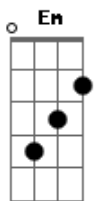

I won't be alone for the rest of my life  
 I'll build a boat for when the river gets high  
 And I'll meet a girl in the heat of July  
 And I'll tell her so she knows  
 That I'm broke, but I'm real rich in my head  
 That I broke a bone that never healed in my hand  
 So, when I hold her close  
 I might loosen my grip, but I won't ever let her go  
 I won't ever let her go

## Acordes

© ukulele-chords.com

© ukulele-chords.com

© ukulele-chords.com

© ukulele-chords.com

© ukulele-chords.com

( C Am G )  
 ( C Am G )

Remember when we called the cops  
 'Cause I got too high, and you got scared  
 And the cops just laughed?  
 We can't make rent, so we window-shop  
 In the Upper West Side, oh, my God  
 Could you imagine that?