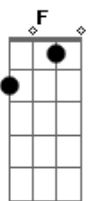

## Acordes

© ukulele-chords.com

© ukulele-chords.com

© ukulele-chords.com

© ukulele-chords.com

© ukulele-chords.com

( C Am G )  
 ( C Am G )

Remember when we called the cops  
 'Cause I got too high, and you got scared  
 And the cops just laughed?  
 We can't make rent, so we window-shop  
 In the Upper West Side, oh, my God  
 Could you imagine that?