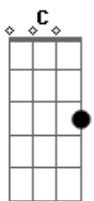

I won't be alone for the rest of my life  
 I'll build a boat for when the river gets high  
 And I'll meet a girl in the heat of July  
 And I'll tell her so she knows  
 That I'm broke, but I'm real rich in my head  
 That I broke a bone that never healed in my hand  
 So, when I hold her close  
 I might loosen my grip, but I won't ever let her go  
 I won't ever let her go

## Acordes

© ukulele-chords.com

© ukulele-chords.com

© ukulele-chords.com

© ukulele-chords.com

© ukulele-chords.com

( C Am G )  
 ( C Am G )

Remember when we called the cops  
 'Cause I got too high, and you got scared  
 And the cops just laughed?  
 We can't make rent, so we window-shop  
 In the Upper West Side, oh, my God  
 Could you imagine that?