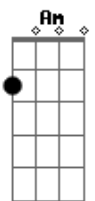

Noah Kahan - Forever

tom:

C

Let's drive for no reason, let's see where these wheels land
Let's grind down the curve of this earth
You look fine in the evening, honey, it's starting to storm
When we kissed in the car in the school parking lot
Where I'd go with my friends to get drunk
Used to wish I meant anything to anywhere, to anyone

When forever was a sentence, sentence to death
Oh, when you were a running tear, I was a drop of sweat
And, the edges of your soul, I haven't seen yet
Now I'm glad I get forever to see where you end

I won't be alone for the rest of my life
I'll build a boat for when the river gets high
And I'll meet a girl in the heat of July
And I'll tell her so she knows
That I'm broke, but I'm real rich in my head
That I broke a bone that never healed in my hand
So, when I hold her close
I might loosen my grip, but I won't ever let her go
I won't ever let her go

Woo

Ooh-ooh, ooh

Acordes

© ukulele-chords.com