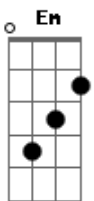

# Noah Kahan - Forever

tom:

C

Let's drive for no reason, let's see where these wheels land  
 Let's grind down the curve of this earth  
 You look fine in the evening, honey, it's starting to storm  
 When we kissed in the car in the school parking lot  
 Where I'd go with my friends to get drunk  
 Used to wish I meant anything to anywhere, to anyone

I won't be alone for the rest of my life  
 I'll build a boat for when the river gets high  
 And I'll meet a girl in the heat of July  
 And I'll tell her so she knows  
 That I'm broke, but I'm real rich in my head  
 That I broke a bone that never healed in my hand  
 So, when I hold her close  
 I might loosen my grip, but I won't ever let her go  
 I won't ever let her go

## Acordes

© ukulele-chords.com

© ukulele-chords.com

© ukulele-chords.com

© ukulele-chords.com

© ukulele-chords.com

( C Am G )  
 ( C Am G )

Remember when we called the cops  
 'Cause I got too high, and you got scared  
 And the cops just laughed?  
 We can't make rent, so we window-shop  
 In the Upper West Side, oh, my God  
 Could you imagine that?