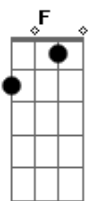

## Acordes

© ukulele-chords.com

© ukulele-chords.com

© ukulele-chords.com

© ukulele-chords.com

© ukulele-chords.com

( C Am G )  
 ( C Am G )

Remember when we called the cops  
 'Cause I got too high, and you got scared  
 And the cops just laughed?  
 We can't make rent, so we window-shop  
 In the Upper West Side, oh, my God  
 Could you imagine that?