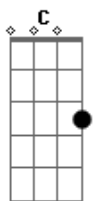

I won't be alone for the rest of my life  
 I'll build a boat for when the river gets high  
 And I'll meet a girl in the heat of July  
 And I'll tell her so she knows  
 That I'm broke, but I'm real rich in my head  
 That I broke a bone that never healed in my hand  
 So, when I hold her close  
 I might loosen my grip, but I won't ever let her go  
 I won't ever let her go

## Acordes

© ukulele-chords.com

© ukulele-chords.com

© ukulele-chords.com

© ukulele-chords.com

© ukulele-chords.com

( C Am G )  
 ( C Am G )

Remember when we called the cops  
 'Cause I got too high, and you got scared  
 And the cops just laughed?  
 We can't make rent, so we window-shop  
 In the Upper West Side, oh, my God  
 Could you imagine that?