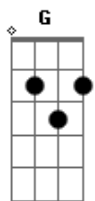

© ukulele-chords.com