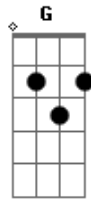

© ukulele-chords.com