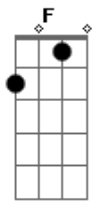

So tell me that you love me again

F Am F Am
Ooh, she's screaming in my head
F Am Dm C F
Ooh, I left her where I slept
F Am F Am
Somewhere I can't escape, I'm running from myself
F Am Dm C F
Somewhere in between in love and broken, I'm in hell
F Em Am
Saying, "I wanna be your lover, I don't wanna be your friend"
F Am
You don't know what you got 'til it's gone my dear
Dm Em F
So tell me that you love me again (tell me that you love me)
F Em
I, I wanna be your lover
Am
You'll leave when the clock hits ten
F Am
You don't know what you got 'til it's gone my dear
Dm C F
So tell me that you love me again (tell me that you love me)
F Am
Again, babe, again
C Dm
Again, babe, again
F Am
You don't know what you got 'tll it's gone my dear
Dm C F
So tell me that you love me again
F Am
Again, babe, again
C Dm
Again, babe, again
F Am
You don't know what you got 'tll it's gone my dear
Dm C F
So tell me that you love me again
(F Am Dm C F)

Acordes

© ukulele-chords.com