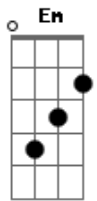

© ukulele-chords.com