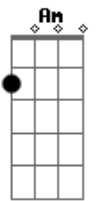

© ukulele-chords.com