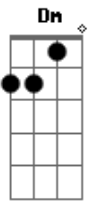

© ukulele-chords.com