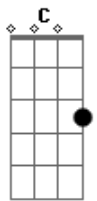

© ukulele-chords.com