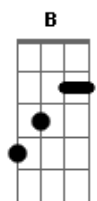

© ukulele-chords.com