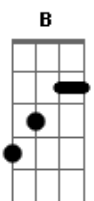

© ukulele-chords.com