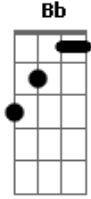

© ukulele-chords.com