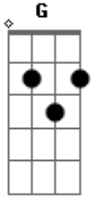

D E G
We get so far
D E G
And then it just starts rewinding
D
And the same old song
E G

We're playing it again
D E G
Suspension without suspense
D E G
Intentions without intent
D E G
But I don't want the love we have to end G

Acordes

© ukulele-chords.com