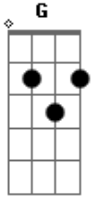

D E G
We get so far
D E G
And then it just starts rewinding
D
And the same old song
E G

We're playing it again
D E G
Suspension without suspense
D E G
Intentions without intent
D E G
But I don't want the love we have to end G

Acordes

© ukulele-chords.com