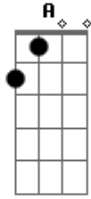

© ukulele-chords.com