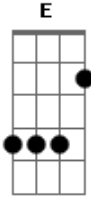

© ukulele-chords.com