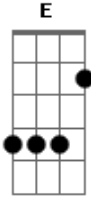

© ukulele-chords.com