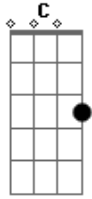

© ukulele-chords.com