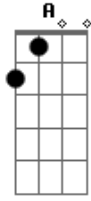

© ukulele-chords.com