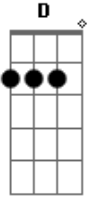

© ukulele-chords.com