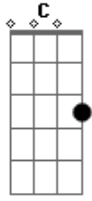

© ukulele-chords.com