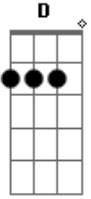

© ukulele-chords.com