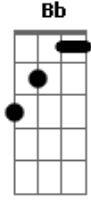

© ukulele-chords.com