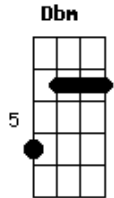

No Doubt - Sunday morning

Tom: A

----- =harmonics

(bass intro)

E

verse (raggae chords):

E Dbm

sappy pathetic little me....

Intro: to chorus and bridge:

A B A B A

chorus:

Dbm E A Dbm

you came in with the breeze... on sunday morning sure
have changed since yesterday

repeat x 4

Dbm

Dbm B A Dbm
without any warning/ i thought i knew you

fill:

bridge:

i know who i am but who are you?
Dbm E Gbm A

outro:

Dbm E
without a warning...you want me badly/ cannot have me....

Acordes

© ukulele-chords.com

© ukulele-chords.com