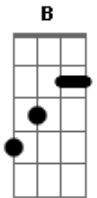

© ukulele-chords.com