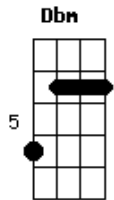

No Doubt - Sunday morning

Tom: A

----- =harmonics

(bass intro)

E

verse (raggae chords):

E Dbm

sappy pathetic little me....

Intro: to chorus and bridge:

A B A B A

chorus:

Dbm E A Dbm

you came in with the breeze... on sunday morning sure
have changed since yesterday

repeat x 4

Dbm

Dbm B A Dbm
without any warning/ i thought i knew you

fill:

bridge:

i know who i am but who are you?
Dbm E Gbm A

outro:

Dbm E
without a warning...you want me badly/ cannot have me....

Acordes

© ukulele-chords.com

© ukulele-chords.com