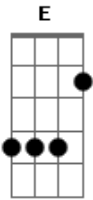

No Doubt - Sunday morning

Tom: A

----- =harmonics

(bass intro)

E

verse (raggae chords):

E Dbm

sappy pathetic little me....

Intro: to chorus and bridge:

A B A B A

chorus:

Dbm E A Dbm

you came in with the breeze... on sunday morning sure
have changed since yesterday

repeat x 4

Dbm

Dbm B A Dbm
without any warning/ i thought i knew you

fill:

bridge:

i know who i am but who are you?
Dbm E Gbm A

outro:

Dbm E
without a warning...you want me badly/ cannot have me....

Acordes

© ukulele-chords.com

© ukulele-chords.com