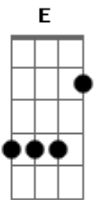

No Doubt - Sunday morning

Tom: A

----- =harmonics

(bass intro)

E

verse (raggae chords):

E Dbm

sappy pathetic little me....

Intro: to chorus and bridge:

A B A B A

chorus:

Dbm E A Dbm

you came in with the breeze... on sunday morning sure
have changed since yesterday

repeat x 4

Dbm

Dbm B A Dbm
without any warning/ i thought i knew you

fill:

bridge:

i know who i am but who are you?
Dbm E Gbm A

outro:

Dbm E
without a warning...you want me badly/ cannot have me....

Acordes

© ukulele-chords.com

© ukulele-chords.com