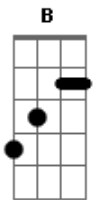

© ukulele-chords.com