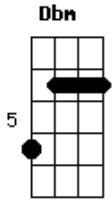

No Doubt - Sunday morning

Tom: A

----- =harmonics

(bass intro)

E

verse (raggae chords):

E Dbm

sappy pathetic little me....

Intro: to chorus and bridge:

A B A B A

chorus:

Dbm E A Dbm

you came in with the breeze... on sunday morning sure
have changed since yesterday

repeat x 4

Dbm

Dbm B A Dbm
without any warning/ i thought i knew you

fill:

bridge:

i know who i am but who are you?
Dbm E Gbm A

outro:

Dbm E
without a warning...you want me badly/ cannot have me....

Acordes

© ukulele-chords.com

© ukulele-chords.com