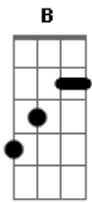

© ukulele-chords.com

© ukulele-chords.com