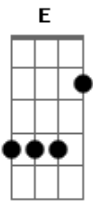

No Doubt - Sunday morning

Tom: A

----- =harmonics

(bass intro)

E

verse (raggae chords):

E Dbm

sappy pathetic little me....

Intro: to chorus and bridge:

A B A B A

chorus:

Dbm E A Dbm

you came in with the breeze... on sunday morning sure
have changed since yesterday

repeat x 4

Dbm

Dbm B A Dbm
without any warning/ i thought i knew you

fill:

bridge:

i know who i am but who are you?
Dbm E Gbm A

outro:

Dbm E
without a warning...you want me badly/ cannot have me....

Acordes

© ukulele-chords.com

© ukulele-chords.com

© ukulele-chords.com

© ukulele-chords.com

© ukulele-chords.com