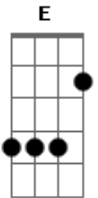

No Doubt - Sunday morning

Tom: A

----- =harmonics

(bass intro)

E

verse (raggae chords):

E Dbm

sappy pathetic little me....

Intro: to chorus and bridge:

A B A B A

chorus:

Dbm E A Dbm

you came in with the breeze... on sunday morning sure
have changed since yesterday

repeat x 4

Dbm

Dbm B A Dbm
without any warning/ i thought i knew you

fill:

bridge:

i know who i am but who are you?
Dbm E Gbm A

outro:

Dbm E
without a warning...you want me badly/ cannot have me....

Acordes

© ukulele-chords.com

© ukulele-chords.com