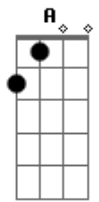

No Doubt - Sunday morning

Tom: A

----- =harmonics

(bass intro)

E

verse (raggae chords):

E Dbm

sappy pathetic little me....

Intro: to chorus and bridge:

A B A B A

chorus:

Dbm E A Dbm

you came in with the breeze... on sunday morning sure
have changed since yesterday

repeat x 4

Dbm

Dbm B A Dbm
without any warning/ i thought i knew you

fill:

bridge:

i know who i am but who are you?
Dbm E Gbm A

outro:

Dbm E
without a warning...you want me badly/ cannot have me....

Acordes

© ukulele-chords.com