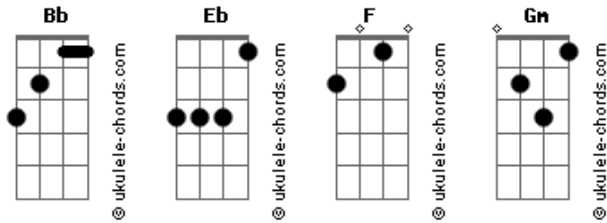

No Doubt - Spiderwebs

Tom: **Bb**
Intro: (reggae feel):

riff 1:

verse: (use random artificial harmonics throughout)

...i like what i hear...

pre-chorus:
(power chords)

Eb **F** **Bb** **Gm**
now i'm stuck in the web you're spinning

Acordes

you got me for your prey

chorus:

Bb **F**
Gm

sorry i'm not home right now, i'm walking into spiderwebs,
leave a message and i'll call you back

riff 1 (**Eb**)

Bb **F** **Gm** riff 1 (**Eb**)
a likely story but leave a message and i'll call you back

bridge:

alternate between **Gm** and **Eb**

Bb **F** **Gm** **Eb**
it's all your fault.... i screen my phone calls....