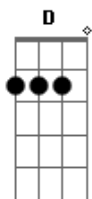

No Doubt - Home Now

Tom: **D**
Intro: (x2)

(x3)

verse 1:

"I'm hangin out..."

CHORUS 1:

"see you..."

VERSE 2:

OUTRO:

"I need you..."
guitar 1 repeats indefinitely:

guitar 2:

back down)

(bend up, then

"come home now"

Acordes

© ukulele-chords.com