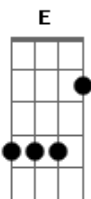

No Doubt - Home Now

Tom: **D**
Intro: (x2)

(x3)

verse 1:

"I'm hangin out..."

CHORUS 1:

"see you..."

VERSE 2:

(pull-off) (hammer-on)

CHORUS 2:

BRIDGE:

(use reverb-delay)

"super- vision..."

"is what i need..."

"so whatcha..."

repeat CHORUS 2.

OUTRO:

"I need you..."
guitar 1 repeats indefinitely:

guitar 2:

back down)

(bend up, then

"come home now"

Acordes

© ukulele-chords.com