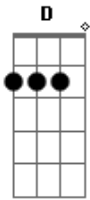

No Doubt - Home Now

Tom: **D**
Intro: (x2)

(x3)

verse 1:

"I'm hangin out..."

CHORUS 1:

"see you..."

VERSE 2:

OUTRO:

"I need you..."
guitar 1 repeats indefinitely:

guitar 2:

back down)

(bend up, then

"come home now"

Acordes

© ukulele-chords.com