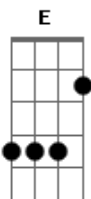

© ukulele-chords.com