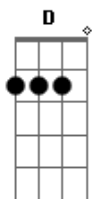

No Doubt - Home Now

Tom: **D**
Intro: (x2)

(x3)

verse 1:

"I'm hangin out..."

CHORUS 1:

"see you..."

VERSE 2:

(pull-off) (hammer-on)

CHORUS 2:

BRIDGE:

(use reverb-delay)

"super- vision..."

"is what i need..."

"so whatcha..."

repeat CHORUS 2.

OUTRO:

"I need you..."
guitar 1 repeats indefinitely:

guitar 2:

(bend up, then

back down)

"come home now"

Acordes