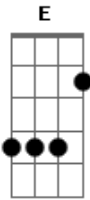

No Doubt - Home Now

Tom: **D**
Intro: (x2)

(x3)

verse 1:

"I'm hangin out..."

CHORUS 1:

"see you..."

VERSE 2:

(pull-off) (hammer-on)

CHORUS 2:

BRIDGE:

(use reverb-delay)

"super- vision..."

"is what i need..."

"so whatcha..."

repeat CHORUS 2.

OUTRO:

"I need you..."
guitar 1 repeats indefinitely:

guitar 2:

back down)

(bend up, then

"come home now"

Acordes

© ukulele-chords.com