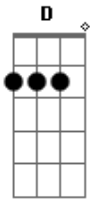

No Doubt - Home Now

Tom: **D**
Intro: (x2)

(x3)

verse 1:

"I'm hangin out..."

CHORUS 1:

"see you..."

VERSE 2:

(pull-off) (hammer-on)

CHORUS 2:

BRIDGE:

(use reverb-delay)

"super- vision..."

"is what i need..."

"so whatcha..."

repeat CHORUS 2.

OUTRO:

"I need you..."
guitar 1 repeats indefinitely:

guitar 2:

back down)

(bend up, then

"come home now"

Acordes