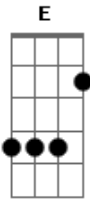

© ukulele-chords.com