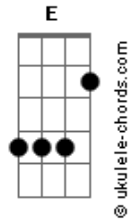

# No Doubt - By the Way

Tom: E

Legend:

h: hammer on  
p: pull off  
b: bend  
r: release bend

Intro: \_\_\_\_\_  
| 2x |

Verse: