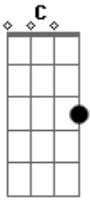

No Doubt - Blue in the Face

Tom: C

Legend:

- h: hammer on
- p: pull off
- b: bend
- r: release bend
- A: Arpeggio
- Intro:

Verse1:

But you'll make ends meet..:

You worry yourself...:

Blue in the face... (2x):

A A A A

A A A A

Verse2:

When you're in a state of mind...:

After two times of 'you worry yourself...':

Chords for outro:

2nd guitar together with the chords in outro:

Acordes

© ukulele-chords.com