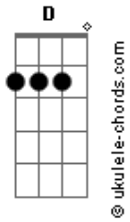

No Doubt - Big City Train

Tom: **D**
Intro:

Chords for intro:

Bridge to verse:

Chords for verse:

Chorus:

Later play the chorus part like this:

Interlude after 1st verse:

Interlude (choo choo...)

Acordes

Bridge (Smokestack train is back...):

hurry grab my luggage...:

| 3x | | 2x |

Rhythm while other guitar plays solo:

| 3x |

Solo:

End part

This is exactly the chorus part just two frets up (fade out):

Solo in outro: