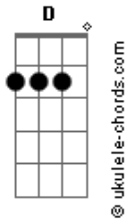

No Doubt - Big City Train

Tom: **D**
Intro:

Chords for intro:

Bridge to verse:

Chords for verse:

Chorus:

Later play the chorus part like this:

Interlude after 1st verse:

Interlude (choo choo...)

Acordes

Bridge (Smokestack train is back...):

hurry grab my luggage...:

| 3x | | 2x |

Rhythm while other guitar plays solo:

| 3x |

Solo: