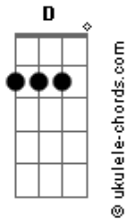

No Doubt - Big City Train

Tom: **D**
Intro:

Chords for intro:

Bridge to verse:

Chords for verse:

Chorus:

Later play the chorus part like this:

Interlude after 1st verse:

Interlude (choo choo...)

Acordes

Bridge (Smokestack train is back...):

hurry grab my luggage...:

| 3x | | 2x |

Rhythm while other guitar plays solo:

| 3x |

Solo: