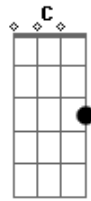

© ukulele-chords.com