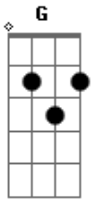

No Doubt - Bathwater

Tom: G

G Am D C | G Am D B |

standard tuning

Intro:

CHORUS 2:

VERSE:

G Am D C | G Am D B | G Am D C | G Am B B |

You and your musem of lovers.....on my own admission

BRIGDE:

CHORUS 1:

(play verse)

"why do the good girls always want the bad guys?" ~ play intro

End: Em

Acordes

© ukulele-chords.com