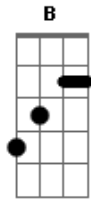

© ukulele-chords.com