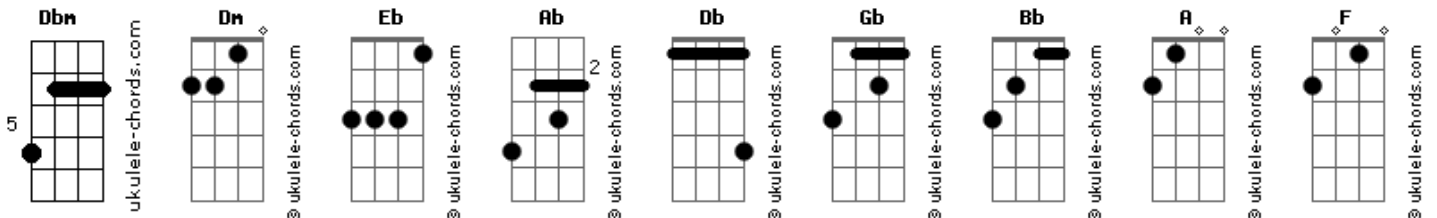

Nirvana - The Man Who Sold The World

tom:
 Dbm (forma dos acordes no tom de Dm)
 Afinação: Eb Ab Db Gb Bb Eb
 Intro: A Dm F Dm

[Primeira Parte]

We passed upon the stairs
 We spoke ff was and when
 Although I wasn't there
 He said I was his friend
 Which came as some surprise
 I spoke into his eyes
 I thought you died alone
 A long long time ago

[Refrão]

Oh no, not me
 We never lost control
 You're face to face
 With the man who sold the world

[Solo 1] A Dm F Dm

[Primeira Parte]

I laughed and shook his hand
 And made my way back home
 I searched from form and land
 For years and years I roamed
 I gazed the gazeless stare

Acordes

At all the millions hills
 I must have died alone
 A long long time ago
 [Refrão]

Who knows, not me
 I never lost control
 You're face to face
 With the man who sold the world
 [Solo 1] A Dm

[Refrão]