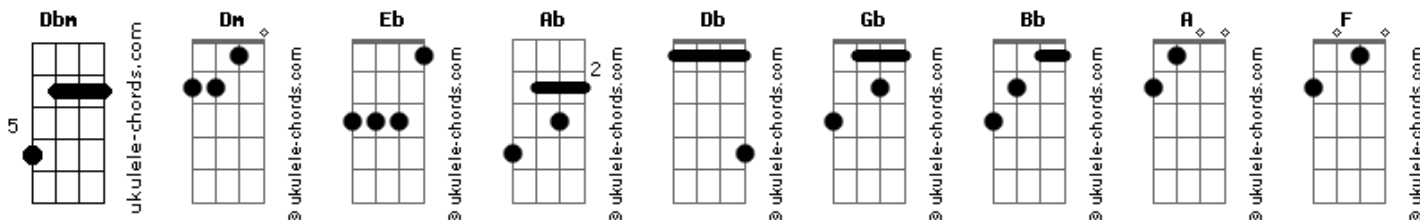

Nirvana - The Man Who Sold The World

tom: Dbm (forma dos acordes no tom de Dm)
 Afinação: Eb Ab Db Gb Bb Eb
 Intro: A Dm F Dm

[Primeira Parte]

We passed upon the stairs
 We spoke ff was and when
 Although I wasn't there
 He said I was his friend
 Which came as some surprise
 I spoke into his eyes
 I thought you died alone
 A long long time ago

[Refrão]

Oh no, not me
 We never lost control
 You're face to face
 With the man who sold the world

[Solo 1] A Dm F Dm

[Primeira Parte]

I laughed and shook his hand
 And made my way back home
 I searched from form and land
 For years and years I roamed
 I gazed the gazeless stare

Acordes

At all the millions hills
 I must have died alone
 A long long time ago

[Refrão]

Who knows, not me
 I never lost control
 You're face to face
 With the man who sold the world

[Solo 1] A Dm

[Refrão]