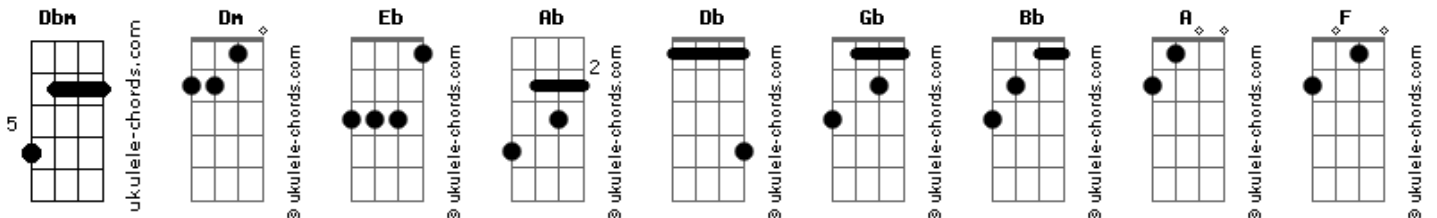

Nirvana - The Man Who Sold The World

tom:
 Dbm (forma dos acordes no tom de Dm)
 Afinação: Eb Ab Db Gb Bb Eb
 Intro: A Dm F Dm

[Primeira Parte]

We passed upon the stairs
 We spoke ff was and when
 Although I wasn't there
 He said I was his friend
 Which came as some surprise
 I spoke into his eyes
 I thought you died alone
 A long long time ago

[Refrão]

Oh no, not me
 We never lost control
 You're face to face
 With the man who sold the world

[Solo 1] A Dm F Dm

[Primeira Parte]

I laughed and shook his hand
 And made my way back home
 I searched from form and land
 For years and years I roamed
 I gazed the gazeless stare

Acordes

At all the millions hills
 I must have died alone
 A long long time ago

[Refrão]

Who knows, not me
 I never lost control
 You're face to face
 With the man who sold the world

[Solo 1] A Dm

[Refrão]