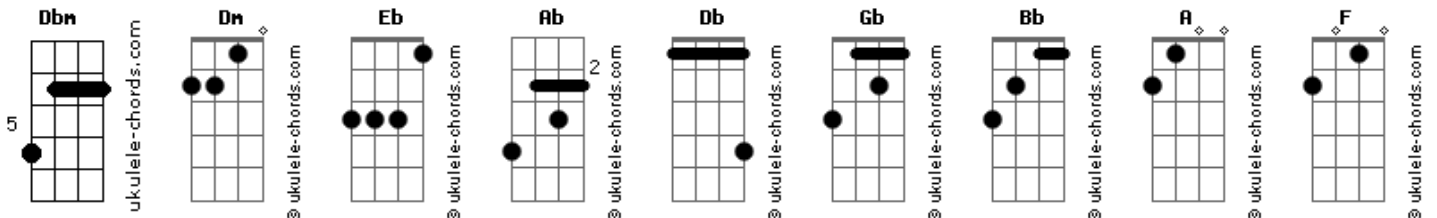

Nirvana - The Man Who Sold The World

tom: Dbm (forma dos acordes no tom de Dm)
 Afinação: Eb Ab Db Gb Bb Eb
 Intro: A Dm F Dm

[Primeira Parte]

We passed upon the stairs
 We spoke ff was and when
 Although I wasn't there
 He said I was his friend
 Which came as some surprise
 I spoke into his eyes
 I thought you died alone
 A long long time ago

[Refrão]

Oh no, not me
 We never lost control
 You're face to face
 With the man who sold the world

[Solo 1] A Dm F Dm

[Primeira Parte]

I laughed and shook his hand
 And made my way back home
 I searched from form and land
 For years and years I roamed
 I gazed the gazeless stare

Acordes

At all the millions hills
 I must have died alone
 A long long time ago

[Refrão]

Who knows, not me
 I never lost control
 You're face to face
 With the man who sold the world

[Solo 1] A Dm

[Refrão]