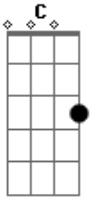

© ukulele-chords.com