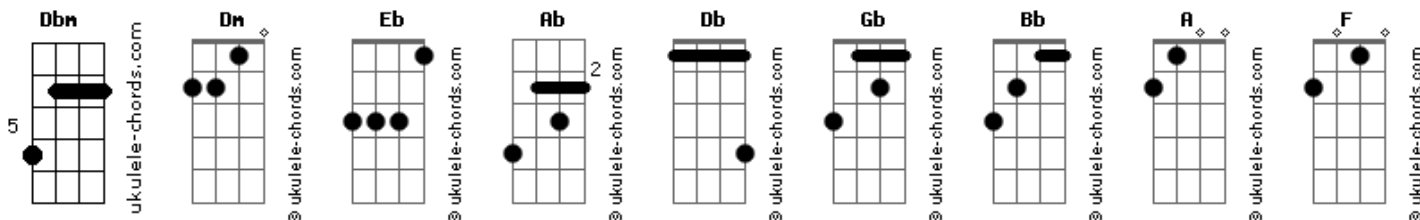

# Nirvana - The Man Who Sold The World

tom: Dbm (forma dos acordes no tom de Dm )  
 Afinação: Eb Ab Db Gb Bb Eb  
 Intro: A Dm F Dm

[Primeira Parte]

We passed upon the stairs  
 We spoke ff was and when  
 Although I wasn't there  
 He said I was his friend  
 Which came as some surprise  
 I spoke into his eyes  
 I thought you died alone  
 A long long time ago

[Refrão]

Oh no, not me  
 We never lost control  
 You're face to face  
 With the man who sold the world

[Solo 1] A Dm F Dm

[Primeira Parte]

I laughed and shook his hand  
 And made my way back home  
 I searched from form and land  
 For years and years I roamed  
 I gazed the gazeless stare

## Acordes

At all the millions hills  
 I must have died alone  
 A long long time ago

[Refrão]

Who knows, not me  
 I never lost control  
 You're face to face  
 With the man who sold the world

[Solo 1] A Dm