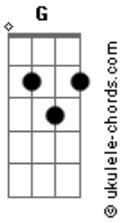

# Nirvana - Swap Meet

Tom: **G**

Verse:

```
D|-----|
A|-----|
E| 3p2p0-|
```

Chorus:  
A, **C** and then this riff:

Solo:

```
E|-----|
B|--7 5 0 7 5 0-----|
G|-----|
```

## Acordes

```
D|-----|
A|-----2-----|
E|-----/\--0-|
```

Ending:

Swap Meet

They lead a lifestyle that is comfortable  
They travel far to keep their stomachs full  
They make their living off of arts and crafts  
The kind with seashells, driftwood and burlap