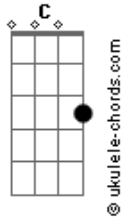

# Nirvana - Swap Meet

Tom: **G**

Verse:

```
D|-----|
A|-----|
E| 3p2p0-|
```

Chorus:  
A, **C** and then this riff:

Solo:

```
E|-----|
B|--7 5 0 7 5 0-----|
G|-----|
```

## Acordes

```
D|-----|
A|-----2-----|
E|-----/\--0-|
```

Ending:

Swap Meet

They lead a lifestyle that is comfortable  
They travel far to keep their stomachs full  
They make their living off of arts and crafts  
The kind with seashells, driftwood and burlap