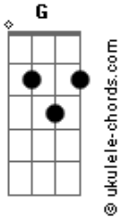

# Nirvana - Swap Meet

Tom: **G**

Verse:

```
D|-----|
A|-----|
E| 3p2p0-|
```

Chorus:  
A, **C** and then this riff:

Solo:

```
E|-----|
B|--7 5 0 7 5 0-----|
G|-----|
```

## Acordes

```
D|-----|
A|-----2-----|
E|-----/\--0-|
```

Ending:

Swap Meet

They lead a lifestyle that is comfortable  
They travel far to keep their stomachs full  
They make their living off of arts and crafts  
The kind with seashells, driftwood and burlap