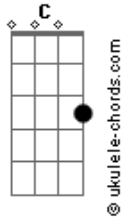

Nirvana - Swap Meet

Tom: **G**

Verse:

```
D|-----|
A|-----|
E| 3p2p0-|
```

Chorus:
A, **C** and then this riff:

Solo:

```
E|-----|
B|--7 5 0 7 5 0-----|
G|-----|
```

Acordes

```
D|-----|
A|-----2-----|
E|-----/\--0-|
```

Ending:

Swap Meet

They lead a lifestyle that is comfortable
They travel far to keep their stomachs full
They make their living off of arts and crafts
The kind with seashells, driftwood and burlap