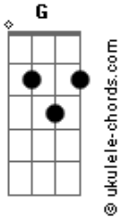

Nirvana - Swap Meet

Tom: **G**

Verse:

```
D|-----|
A|-----|
E| 3p2p0-|
```

Chorus:
A, **C** and then this riff:

Solo:

```
E|-----|
B|--7 5 0 7 5 0-----|
G|-----|
```

Acordes

```
D|-----|
A|-----2-----|
E|-----/\--0-|
```

Ending:

Swap Meet

They lead a lifestyle that is comfortable
They travel far to keep their stomachs full
They make their living off of arts and crafts
The kind with seashells, driftwood and burlap