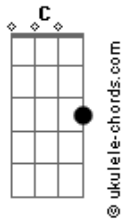

# Nirvana - Swap Meet

Tom: **G**

Verse:

```
D|-----|
A|-----|
E| 3p2p0-|
```

Chorus:  
A, **C** and then this riff:

Solo:

```
E|-----|
B|--7 5 0 7 5 0-----|
G|-----|
```

## Acordes

```
D|-----|
A|-----2-----|
E|-----/\--0-|
```

Ending:

Swap Meet

They lead a lifestyle that is comfortable  
They travel far to keep their stomachs full  
They make their living off of arts and crafts  
The kind with seashells, driftwood and burlap