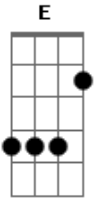

Nirvana - Son Of A Gun

Tom: A
Intro: A E D E

[VERSE]

A E
Up up up and down
D E
Turn turn turnaround
A E
Round round roundabout
D E
And over again
A E

Gun gun son of a gun
D E
You are the only one
A E D E
Makes any difference what I say

[CHORUS]

G C
The sun shines in the bedroom
D C
When we play
G C
The raining always starts
D C
When you go away

Acordes

© ukulele-chords.com

© ukulele-chords.com

© ukulele-chords.com

© ukulele-chords.com

© ukulele-chords.com