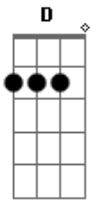

Nirvana - Son Of A Gun

Tom: A
Intro: A E D E

[VERSE]

A E
Up up up and down
D E
Turn turn turnaround
A E
Round round roundabout
D E
And over again
A E

Gun gun son of a gun
D E
You are the only one
A E D E
Makes any difference what I say

[CHORUS]

G C
The sun shines in the bedroom
D C
When we play
G C
The raining always starts
D C
When you go away

Acordes

© ukulele-chords.com

© ukulele-chords.com

© ukulele-chords.com

© ukulele-chords.com

© ukulele-chords.com