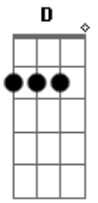

Nirvana - Son Of A Gun

Tom: **A**
Intro: **A E D E**

[VERSE]

A **E**
Up up up and down
D **E**
Turn turn turnaround
A **E**
Round round roundabout
D **E**
And over again
A **E**

Gun gun son of a gun
D **E**
You are the only one
A **E** **D** **E**
Makes any difference what I say

[CHORUS]

G **C**
The sun shines in the bedroom
D **C**
When we play
G **C**
The raining always starts
D **C**
When you go away

Acordes

© ukulele-chords.com

© ukulele-chords.com

© ukulele-chords.com

© ukulele-chords.com