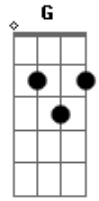

Nirvana - Son Of A Gun

Tom: A
Intro: A E D E

[VERSE]

A E
Up up up and down
D E
Turn turn turnaround
A E
Round round roundabout
D E
And over again
A E

Gun gun son of a gun
D E
You are the only one
A E D E
Makes any difference what I say

[CHORUS]

G C
The sun shines in the bedroom
D C
When we play
G C
The raining always starts
D C
When you go away

Acordes

© ukulele-chords.com

© ukulele-chords.com

© ukulele-chords.com

© ukulele-chords.com

© ukulele-chords.com