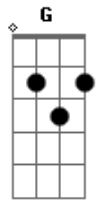

Nirvana - Son Of A Gun

Tom: A
Intro: A E D E

[VERSE]

A E
Up up up and down
D E
Turn turn turnaround
A E
Round round roundabout
D E
And over again
A E

Gun gun son of a gun
D E
You are the only one
A E D E
Makes any difference what I say

[CHORUS]

G C
The sun shines in the bedroom
D C
When we play
G C
The raining always starts
D C
When you go away

Acordes

© ukulele-chords.com

© ukulele-chords.com

© ukulele-chords.com

© ukulele-chords.com

© ukulele-chords.com