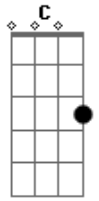

Nirvana - Son Of A Gun

Tom: A
Intro: A E D E

[VERSE]

A E
Up up up and down
D E
Turn turn turnaround
A E
Round round roundabout
D E
And over again
A E

Gun gun son of a gun
D E
You are the only one
A E D E
Makes any difference what I say

[CHORUS]

G C
The sun shines in the bedroom
D C
When we play
G C
The raining always starts
D C
When you go away

Acordes

© ukulele-chords.com

© ukulele-chords.com

© ukulele-chords.com

© ukulele-chords.com

© ukulele-chords.com