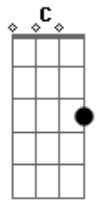

Nirvana - Son Of A Gun

Tom: **A**
Intro: **A E D E**

[VERSE]

A **E**
Up up up and down
D **E**
Turn turn turnaround
A **E**
Round round roundabout
D **E**
And over again
A **E**

Gun gun son of a gun
D **E**
You are the only one
A **E** **D** **E**
Makes any difference what I say

[CHORUS]

G **C**
The sun shines in the bedroom
D **C**
When we play
G **C**
The raining always starts
D **C**
When you go away

Acordes

© ukulele-chords.com

© ukulele-chords.com

© ukulele-chords.com

© ukulele-chords.com