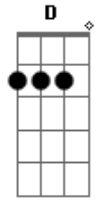

Nirvana - Son Of A Gun

Tom: A
Intro: A E D E

[VERSE]

A E
Up up up and down
D E
Turn turn turnaround
A E
Round round roundabout
D E
And over again
A E

Gun gun son of a gun
D E
You are the only one
A E D E
Makes any difference what I say

[CHORUS]

G C
The sun shines in the bedroom
D C
When we play
G C
The raining always starts
D C
When you go away

Acordes

© ukulele-chords.com

© ukulele-chords.com

© ukulele-chords.com

© ukulele-chords.com

© ukulele-chords.com