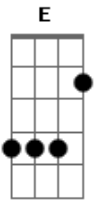

Nirvana - Son Of A Gun

Tom: A
Intro: A E D E

[VERSE]

A E
Up up up and down
D E
Turn turn turnaround
A E
Round round roundabout
D E
And over again
A E

Gun gun son of a gun
D E
You are the only one
A E D E
Makes any difference what I say

[CHORUS]

G C
The sun shines in the bedroom
D C
When we play
G C
The raining always starts
D C
When you go away

Acordes

© ukulele-chords.com

© ukulele-chords.com

© ukulele-chords.com

© ukulele-chords.com

© ukulele-chords.com