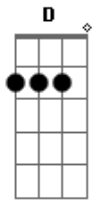

© ukulele-chords.com