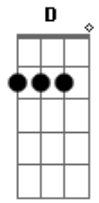

Nirvana - Son Of A Gun

Tom: A
Intro: A E D E

[VERSE]

A E
Up up up and down
D E
Turn turn turnaround
A E
Round round roundabout
D E
And over again
A E

Gun gun son of a gun
D E
You are the only one
A E D E
Makes any difference what I say

[CHORUS]

G C
The sun shines in the bedroom
D C
When we play
G C
The raining always starts
D C
When you go away

Acordes

© ukulele-chords.com

© ukulele-chords.com

© ukulele-chords.com

© ukulele-chords.com

© ukulele-chords.com