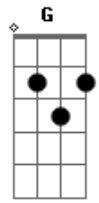

Nirvana - Son Of A Gun

Tom: A
Intro: A E D E

[VERSE]

A E
Up up up and down
D E
Turn turn turnaround
A E
Round round roundabout
D E
And over again
A E

Gun gun son of a gun
D E
You are the only one
A E D E
Makes any difference what I say

[CHORUS]

G C
The sun shines in the bedroom
D C
When we play
G C
The raining always starts
D C
When you go away

Acordes

© ukulele-chords.com

© ukulele-chords.com

© ukulele-chords.com

© ukulele-chords.com

© ukulele-chords.com