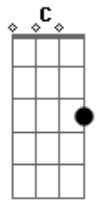

Nirvana - Son Of A Gun

Tom: A
Intro: A E D E

[VERSE]

A E
Up up up and down
D E
Turn turn turnaround
A E
Round round roundabout
D E
And over again
A E

Gun gun son of a gun
D E
You are the only one
A E D E
Makes any difference what I say

[CHORUS]

G C
The sun shines in the bedroom
D C
When we play
G C
The raining always starts
D C
When you go away

Acordes

© ukulele-chords.com

© ukulele-chords.com

© ukulele-chords.com

© ukulele-chords.com

© ukulele-chords.com