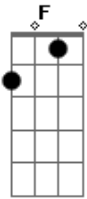

Nirvana - Something In The Way

Tom: **D**

(intro - também tocada durante a música)

Underneath the bridge
The tarp has sprung a leak
And the animals I've trapped
All become my pets
And I give them enough of grass

And the drippings from the ceiling
It's ok to eat fish
Cause I don't have any feelings

passagem pro refrão:

F **D**
Something in the way, Mmmm..
Something in the way, yeah, Mmmm..

Acordes

© ukulele-chords.com