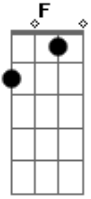

Nirvana - Something In The Way

Tom: **D**

(intro - também tocada durante a música)

Underneath the bridge
The tarp has sprung a leak
And the animals I've trapped
All become my pets
And I give them enough of grass

And the drippings from the ceiling
It's ok to eat fish
Cause I don't have any feelings

passagem pro refrão:

F **D**
Something in the way, Mmmm..
Something in the way, yeah, Mmmm..

Acordes

© ukulele-chords.com