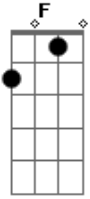

Nirvana - Something In The Way

Tom: **D**

(intro - também tocada durante a música)

Underneath the bridge
The tarp has sprung a leak
And the animals I've trapped
All become my pets
And I give them enough of grass

And the drippings from the ceiling
It's ok to eat fish
Cause I don't have any feelings

passagem pro refrão:

F **D**
Something in the way, Mmmm..
Something in the way, yeah, Mmmm..

Acordes

© ukulele-chords.com