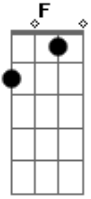

© ukulele-chords.com