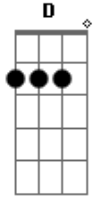

Nirvana - Something In The Way

Tom: **D**

(intro - também tocada durante a música)

Underneath the bridge
The tarp has sprung a leak
And the animals I've trapped
All become my pets
And I give them enough of grass

And the drippings from the ceiling
It's ok to eat fish
Cause I don't have any feelings

passagem pro refrão:

F **D**
Something in the way, Mmmm..
Something in the way, yeah, Mmmm..

Acordes

© ukulele-chords.com