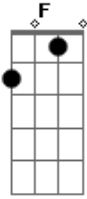

Nirvana - Something In The Way

Tom: **D**

(intro - também tocada durante a música)

Underneath the bridge
The tarp has sprung a leak
And the animals I've trapped
All become my pets
And I give them enough of grass

And the drippings from the ceiling
It's ok to eat fish
Cause I don't have any feelings

passagem pro refrão:

F **D**
Something in the way, Mmmm..
Something in the way, yeah, Mmmm..

Acordes

© ukulele-chords.com