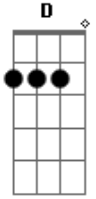

Nirvana - Something In The Way

Tom: **D**

(intro - também tocada durante a música)

Underneath the bridge
The tarp has sprung a leak
And the animals I've trapped
All become my pets
And I give them enough of grass

And the drippings from the ceiling
It's ok to eat fish
Cause I don't have any feelings

passagem pro refrão:

F **D**
Something in the way, Mmmm..
Something in the way, yeah, Mmmm..

Acordes

© ukulele-chords.com