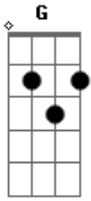

Nirvana - Return Of The Rat

Tom: **G**

SOLO

Esta música é do álbum "With The Lights Out" CD 2. faixa de número 19.

pick
strings behind the bridge

Tuning: Standard tuned down $\frac{1}{2}$ step

Intro: (pick strings behind bridge a few times and add distortion)

high e string rings freely during this and the next 2 lines

VERSEINTRO

PM _____

OUTRO

CHORUS

Acordes

© ukulele-chords.com

© ukulele-chords.com