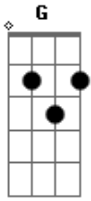

Nirvana - Return Of The Rat

Tom: **G**

SOLO

Esta música é do álbum "With The Lights Out" CD 2. faixa de número 19.

pick
strings behind the bridge

Tuning: Standard tuned down $\frac{1}{2}$ step

Intro: (pick strings behind bridge a few times and add distortion)

high e string rings freely during this and the next 2 lines

VERSEINTRO

PM _____

OUTRO

CHORUS

Acordes

© ukulele-chords.com