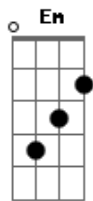

Nirvana - Polly

tom:

Intro: 2x: Em G D C

Em G D C
Polly wants a cracker
Em G D C
I Think i should get off her first
Em G D C
I think she wants some water
Em G D C
To put out the blow torch

[Refrão]

Em C
Isn't me
Em Bb
Have a seed
D C
Let me clip
Em Bb
Dirty wings
D C
Let me take a ride
Em Bb
Cut yourself
D C
Want some help
Em Bb
Please myself
D C
Got some rope
Em Bb
Have been told
D C
Promise you
Em Bb
Have been true
D C
Let me take a ride
Em Bb
Cut yourself
D C
Want some help
Em Bb
Please myself

(Intro 2x)

Em G A C
Polly wants a cracker
Em G A C
Maybe she would like some food
Em G A C
She asked me to untie her
Em G A C
A chase would be nice for a few

[Refrão]

Em C
Isn't me
Em Bb
Have a seed
D C
Let me clip
Em Bb
Dirty wings
D C
Let me take a ride
Em Bb
Cut yourself
D C
Want some help
Em Bb
Please myself
D C
Got some rope
Em Bb
Have been told
D C
Promise you
Em Bb
Have been true
D C
Let me take a ride
Em Bb
Cut yourself
D C
Want some help
Em Bb
Please myself

(Intro 2x)

Acordes

© ukulele-chords.com

© ukulele-chords.com

© ukulele-chords.com

© ukulele-chords.com

© ukulele-chords.com

© ukulele-chords.com