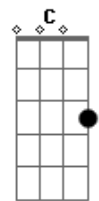

Nirvana - Polly

tom:

Intro: 2x: Em G D C

Em G D C
Polly wants a cracker
Em G D C
I Think i should get off her first
Em G D C
I think she wants some water
Em G D C
To put out the blow torch

[Refrão]

Em C
Isn't me
Em Bb
Have a seed
D C
Let me clip
Em Bb
Dirty wings
D C
Let me take a ride
Em Bb
Cut yourself
D C
Want some help
Em Bb
Please myself
D C
Got some rope
Em Bb
Have been told
D C
Promise you
Em Bb
Have been true
D C
Let me take a ride
Em Bb
Cut yourself
D C
Want some help
Em Bb
Please myself

(Intro 2x)

Acordes

© ukulele-chords.com

© ukulele-chords.com

© ukulele-chords.com

© ukulele-chords.com

© ukulele-chords.com

© ukulele-chords.com