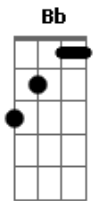

Nirvana - Polly

tom:

Intro: 2x: Em G D C

Em G D C
Polly wants a cracker
Em G D C
I Think i should get off her first
Em G D C
I think she wants some water
Em G D C
To put out the blow torch

[Refrão]

Em C
Isn't me
Em Bb
Have a seed
D C
Let me clip
Em Bb
Dirty wings
D C
Let me take a ride
Em Bb
Cut yourself
D C
Want some help
Em Bb
Please myself
D C
Got some rope
Em Bb
Have been told
D C
Promise you
Em Bb
Have been true
D C
Let me take a ride
Em Bb
Cut yourself
D C
Want some help
Em Bb
Please myself

(Intro 2x)

Em G A C
Polly wants a cracker
Em G A C
Maybe she would like some food
Em G A C
She asked me to untie her
Em G A C
A chase would be nice for a few

[Refrão]

Em C
Isn't me
Em Bb
Have a seed
D C
Let me clip
Em Bb
Dirty wings
D C
Let me take a ride
Em Bb
Cut yourself
D C
Want some help
Em Bb
Please myself
D C
Got some rope
Em Bb
Have been told
D C
Promise you
Em Bb
Have been true
D C
Let me take a ride
Em Bb
Cut yourself
D C
Want some help
Em Bb
Please myself

(Intro 2x)

Acordes

© ukulele-chords.com

© ukulele-chords.com

© ukulele-chords.com

© ukulele-chords.com

© ukulele-chords.com

© ukulele-chords.com