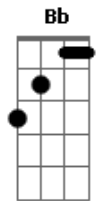

Nirvana - Polly

tom:

Intro: 2x: Em G D C

Em G D C
Polly wants a cracker
Em G D C
I Think i should get off her first
Em G D C
I think she wants some water
Em G D C
To put out the blow torch

[Refrão]

Em C
Isn't me
Em Bb
Have a seed
D C
Let me clip
Em Bb
Dirty wings
D C
Let me take a ride
Em Bb
Cut yourself
D C
Want some help
Em Bb
Please myself
D C
Got some rope
Em Bb
Have been told
D C
Promise you
Em Bb
Have been true
D C
Let me take a ride
Em Bb
Cut yourself
D C
Want some help
Em Bb
Please myself

(Intro 2x)

Em G A C
Polly wants a cracker
Em G A C
Maybe she would like some food
Em G A C
She asked me to untie her
Em G A C
A chase would be nice for a few

[Refrão]

Em C
Isn't me
Em Bb
Have a seed
D C
Let me clip
Em Bb
Dirty wings
D C
Let me take a ride
Em Bb
Cut yourself
D C
Want some help
Em Bb
Please myself
D C
Got some rope
Em Bb
Have been told
D C
Promise you
Em Bb
Have been true
D C
Let me take a ride
Em Bb
Cut yourself
D C
Want some help
Em Bb
Please myself

(Intro 2x)

Acordes

© ukulele-chords.com

© ukulele-chords.com

© ukulele-chords.com

© ukulele-chords.com

© ukulele-chords.com

© ukulele-chords.com