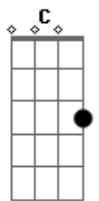

Nirvana - Polly

tom:

Intro: 2x: Em G D C

Em G D C
Polly wants a cracker
Em G D C
I Think i should get off her first
Em G D C
I think she wants some water
Em G D C
To put out the blow torch

[Refrão]

Em C
Isn't me
Em Bb
Have a seed
D C
Let me clip
Em Bb
Dirty wings
D C
Let me take a ride
Em Bb
Cut yourself
D C
Want some help
Em Bb
Please myself
D C
Got some rope
Em Bb
Have been told
D C
Promise you
Em Bb
Have been true
D C
Let me take a ride
Em Bb
Cut yourself
D C
Want some help
Em Bb
Please myself

(Intro 2x)

Acordes

© ukulele-chords.com

© ukulele-chords.com

© ukulele-chords.com

© ukulele-chords.com

© ukulele-chords.com

© ukulele-chords.com