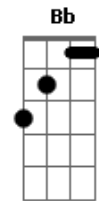

© ukulele-chords.com