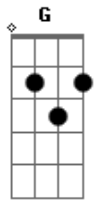

© ukulele-chords.com