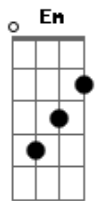

Nirvana - Polly

tom:

Intro: 2x: Em G D C

Em G D C
Polly wants a cracker
Em G D C
I Think i should get off her first
Em G D C
I think she wants some water
Em G D C
To put out the blow torch

[Refrão]

Em C
Isn't me
Em Bb
Have a seed
D C
Let me clip
Em Bb
Dirty wings
D C
Let me take a ride
Em Bb
Cut yourself
D C
Want some help
Em Bb
Please myself
D C
Got some rope
Em Bb
Have been told
D C
Promise you
Em Bb
Have been true
D C
Let me take a ride
Em Bb
Cut yourself
D C
Want some help
Em Bb
Please myself

(Intro 2x)

Em G A C
Polly wants a cracker
Em G A C
Maybe she would like some food
Em G A C
She asked me to untie her
Em G A C
A chase would be nice for a few

[Refrão]

Em C
Isn't me
Em Bb
Have a seed
D C
Let me clip
Em Bb
Dirty wings
D C
Let me take a ride
Em Bb
Cut yourself
D C
Want some help
Em Bb
Please myself
D C
Got some rope
Em Bb
Have been told
D C
Promise you
Em Bb
Have been true
D C
Let me take a ride
Em Bb
Cut yourself
D C
Want some help
Em Bb
Please myself

(Intro 2x)

Acordes

© ukulele-chords.com

© ukulele-chords.com

© ukulele-chords.com

© ukulele-chords.com

© ukulele-chords.com

© ukulele-chords.com