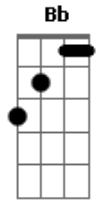

© ukulele-chords.com