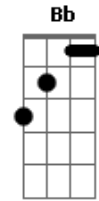

Nirvana - Polly

tom:

Intro: 2x: Em G D C

Em G D C
Polly wants a cracker
Em G D C
I Think i should get off her first
Em G D C
I think she wants some water
Em G D C
To put out the blow torch

[Refrão]

Em C
Isn't me
Em Bb
Have a seed
D C
Let me clip
Em Bb
Dirty wings
D C
Let me take a ride
Em Bb
Cut yourself
D C
Want some help
Em Bb
Please myself
D C
Got some rope
Em Bb
Have been told
D C
Promise you
Em Bb
Have been true
D C
Let me take a ride
Em Bb
Cut yourself
D C
Want some help
Em Bb
Please myself

(Intro 2x)

Em G A C
Polly wants a cracker
Em G A C
Maybe she would like some food
Em G A C
She asked me to untie her
Em G A C
A chase would be nice for a few

[Refrão]

Em C
Isn't me
Em Bb
Have a seed
D C
Let me clip
Em Bb
Dirty wings
D C
Let me take a ride
Em Bb
Cut yourself
D C
Want some help
Em Bb
Please myself
D C
Got some rope
Em Bb
Have been told
D C
Promise you
Em Bb
Have been true
D C
Let me take a ride
Em Bb
Cut yourself
D C
Want some help
Em Bb
Please myself

(Intro 2x)

Acordes

© ukulele-chords.com

© ukulele-chords.com

© ukulele-chords.com

© ukulele-chords.com

© ukulele-chords.com

© ukulele-chords.com