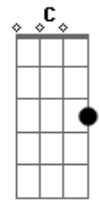

© ukulele-chords.com