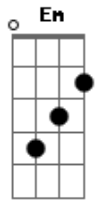

Nirvana - Polly

tom:

Intro: 2x: Em G D C

Em G D C
Polly wants a cracker
Em G D C
I Think i should get off her first
Em G D C
I think she wants some water
Em G D C
To put out the blow torch

[Refrão]

Em C
Isn't me
Em Bb
Have a seed
D C
Let me clip
Em Bb
Dirty wings
D C
Let me take a ride
Em Bb
Cut yourself
D C
Want some help
Em Bb
Please myself
D C
Got some rope
Em Bb
Have been told
D C
Promise you
Em Bb
Have been true
D C
Let me take a ride
Em Bb
Cut yourself
D C
Want some help
Em Bb
Please myself

(Intro 2x)

Em G A C
Polly wants a cracker
Em G A C
Maybe she would like some food
Em G A C
She asked me to untie her
Em G A C
A chase would be nice for a few

[Refrão]

Em C
Isn't me
Em Bb
Have a seed
D C
Let me clip
Em Bb
Dirty wings
D C
Let me take a ride
Em Bb
Cut yourself
D C
Want some help
Em Bb
Please myself
D C
Got some rope
Em Bb
Have been told
D C
Promise you
Em Bb
Have been true
D C
Let me take a ride
Em Bb
Cut yourself
D C
Want some help
Em Bb
Please myself

(Intro 2x)

Acordes

© ukulele-chords.com

© ukulele-chords.com

© ukulele-chords.com

© ukulele-chords.com

© ukulele-chords.com

© ukulele-chords.com