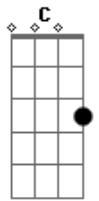

Nirvana - Polly

tom:

Intro: 2x: Em G D C

Em G D C
Polly wants a cracker
Em G D C
I Think i should get off her first
Em G D C
I think she wants some water
Em G D C
To put out the blow torch

[Refrão]

Em C
Isn't me
Em Bb
Have a seed
D C
Let me clip
Em Bb
Dirty wings
D C
Let me take a ride
Em Bb
Cut yourself
D C
Want some help
Em Bb
Please myself
D C
Got some rope
Em Bb
Have been told
D C
Promise you
Em Bb
Have been true
D C
Let me take a ride
Em Bb
Cut yourself
D C
Want some help
Em Bb
Please myself

(Intro 2x)

Acordes

© ukulele-chords.com

© ukulele-chords.com

© ukulele-chords.com

© ukulele-chords.com

© ukulele-chords.com

© ukulele-chords.com