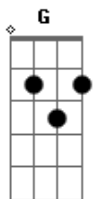

© ukulele-chords.com