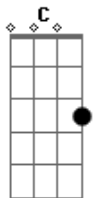

© ukulele-chords.com