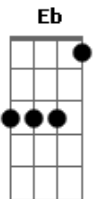

© ukulele-chords.com