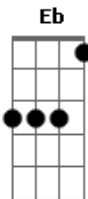

© ukulele-chords.com