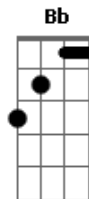

© ukulele-chords.com