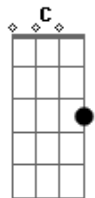

© ukulele-chords.com