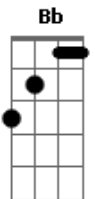

© ukulele-chords.com