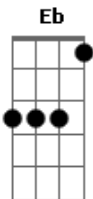

© ukulele-chords.com