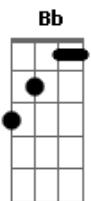

Nirvana - Pennyroyal Tea

Tom: G

Eb (intro) Am G A

Afinação: Eb Ab Db Gb Bb

(durante toda a música)

Am G
I'm on my time with everyone
A G
I have very bad posture

C D Bb
Sit and drink Pennyroyal Tea
C D Bb
Distill the life that's inside of me
C D Bb
Sit and drink Pennyroyal Tea
C D Bb
I'm anemic royalty

Am G
Give me a Leonard Cohen afterworld
A G
So I can sigh eternally

C D Bb
I'm so tired I can't sleep
C D Bb
I'm a liar and I'm a thief
C D Bb
Sit and drink Pennyroyal Tea
C D Bb
I'm anemic royalty

A G
I'm on warm milk and laxatives
A G
Cherry-flavored anti-acids

C D Bb
Sit and drink Pennyroyal Tea
C D Bb
Distill the life that's inside of me
C D Bb
Sit and drink Pennyroyal Tea
C D Bb
I'm anemic royalty
A música tem um solo na guitarra

(Am G)
(solo)
(repete refrão)

(C D Bb)
(Am A Am A A A Am)

Acordes

© ukulele-chords.com

© ukulele-chords.com

© ukulele-chords.com

© ukulele-chords.com

© ukulele-chords.com

© ukulele-chords.com