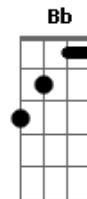

© ukulele-chords.com