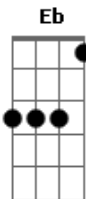

© ukulele-chords.com