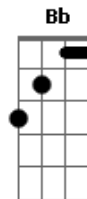

© ukulele-chords.com