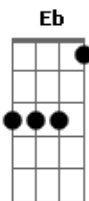

Nirvana - Pennyroyal Tea

Tom: G

Eb (intro) Am G A

Afinação: Eb Ab Db Gb Bb

(durante toda a música)

Am G
I'm on my time with everyone
A G
I have very bad posture

C D Bb
Sit and drink Pennyroyal Tea
C D Bb
Distill the life that's inside of me
C D Bb
Sit and drink Pennyroyal Tea
C D Bb
I'm anemic royalty

Am G
Give me a Leonard Cohen afterworld
A G
So I can sigh eternally

C D Bb
I'm so tired I can't sleep
C D Bb
I'm a liar and I'm a thief
C D Bb
Sit and drink Pennyroyal Tea
C D Bb
I'm anemic royalty

A G
I'm on warm milk and laxatives
A G
Cherry-flavored anti-acids

C D Bb
Sit and drink Pennyroyal Tea
C D Bb
Distill the life that's inside of me
C D Bb
Sit and drink Pennyroyal Tea
C D Bb
I'm anemic royalty
A música tem um solo na guitarra

(Am G)
(solo)
(repete refrão)

(C D Bb)
(Am A Am A A A Am)

Acordes

© ukulele-chords.com

© ukulele-chords.com

© ukulele-chords.com

© ukulele-chords.com

© ukulele-chords.com

© ukulele-chords.com

© ukulele-chords.com

© ukulele-chords.com

© ukulele-chords.com

© ukulele-chords.com