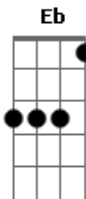

© ukulele-chords.com