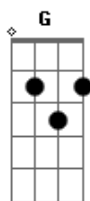

© ukulele-chords.com

© ukulele-chords.com