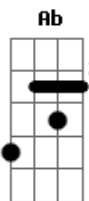

© ukulele-chords.com