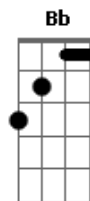

© ukulele-chords.com