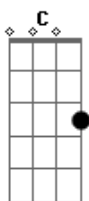

© ukulele-chords.com