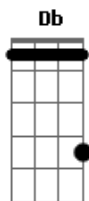

© ukulele-chords.com