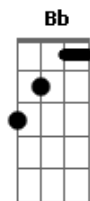

© ukulele-chords.com