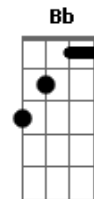

© ukulele-chords.com