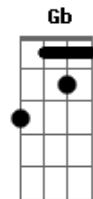

© ukulele-chords.com