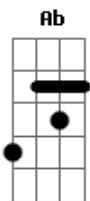

© ukulele-chords.com

© ukulele-chords.com