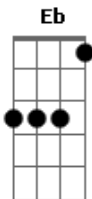

Nirvana - Pennyroyal Tea

Tom: G

Eb (intro) Am G A

Afinação: Eb Ab Db Gb Bb

(durante toda a música)

Am G
I'm on my time with everyone
A G
I have very bad posture

C D Bb
Sit and drink Pennyroyal Tea
C D Bb
Distill the life that's inside of me
C D Bb
Sit and drink Pennyroyal Tea
C D Bb
I'm anemic royalty

Am G
Give me a Leonard Cohen afterworld
A G
So I can sigh eternally

C D Bb
I'm so tired I can't sleep
C D Bb
I'm a liar and I'm a thief
C D Bb
Sit and drink Pennyroyal Tea
C D Bb
I'm anemic royalty

A G
I'm on warm milk and laxatives
A G
Cherry-flavored anti-acids

C D Bb
Sit and drink Pennyroyal Tea
C D Bb
Distill the life that's inside of me
C D Bb
Sit and drink Pennyroyal Tea
C D Bb
I'm anemic royalty
A música tem um solo na guitarra

(Am G)
(solo)
(repete refrão)

(C D Bb)
(Am A Am A A A Am)

Acordes

© ukulele-chords.com

© ukulele-chords.com

© ukulele-chords.com

© ukulele-chords.com

© ukulele-chords.com

© ukulele-chords.com

© ukulele-chords.com

© ukulele-chords.com

© ukulele-chords.com

© ukulele-chords.com