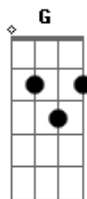

© ukulele-chords.com