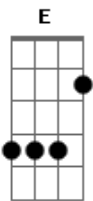

© ukulele-chords.com