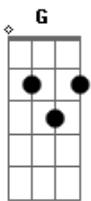

Nirvana - Oh Me

Tom: G

(intro)

(riff)

(riff)

if I had loose mile
If I had to touch felling
I would loose my soul
the way I do
I don't have to think
I only have to do it
teh results are always perfect
but that's old news
would you like to hear my voyce?
sweetened with emotion
invented at your birth

(refrão)

G E G E
I can't see the end of me
G E G E

My whome expanse I cannot see

I formulate infinity

D E
And store it deep inside of me

(solo)

(riff)

if I had loose mile
If I had to touch felling
I would loose my soul
the way I do
I don't have to think
I only have to do it
teh results are always perfect
but that's old news
would you like to hear my voyce?
sweetened with emotion
invented at your birth

(refrão)

(repete a base do refrão) G E G E G E G C D E

Acordes

© ukulele-chords.com