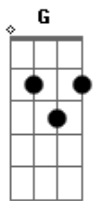

Nirvana - Oh Me

Tom: G

(intro)

(riff)

(riff)

if I had loose mile
If I had to touch felling
I would loose my soul
the way I do
I don't have to think
I only have to do it
teh results are always perfect
but that's old news
would you like to hear my voyce?
sweetened with emotion
invented at your birth

(refrão)

G E G E
I can't see the end of me
G E G E

My whome expanse I cannot see

I formulate infinity

D E
And store it deep inside of me

(solo)

(riff)

if I had loose mile
If I had to touch felling
I would loose my soul
the way I do
I don't have to think
I only have to do it
teh results are always perfect
but that's old news
would you like to hear my voyce?
sweetened with emotion
invented at your birth

(refrão)

(repete a base do refrão) G E G E G E G C D E

Acordes

© ukulele-chords.com