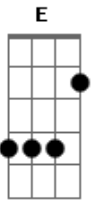

© ukulele-chords.com