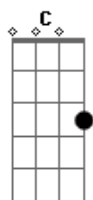

Nirvana - Oh Me

Tom: G

(intro)

(riff)

(riff)

if I had loose mile
 If I had to touch felling
 I would loose my soul
 the way I do
 I don't have to think
 I only have to do it
 teh results are always perfect
 but that's old news
 would you like to hear my voyce?
 sweetened with emotion
 invented at your birth

(refrão)

G E G E
 I can't see the end of me
 G E G E

My whome expanse I cannot see

I formulate infinity

D E
 And store it deep inside of me

(solo)

(riff)

if I had loose mile
 If I had to touch felling
 I would loose my soul
 the way I do
 I don't have to think
 I only have to do it
 teh results are always perfect
 but that's old news
 would you like to hear my voyce?
 sweetened with emotion
 invented at your birth

(refrão)

(repete a base do refrão) G E G E G E G C D E

Acordes

© ukulele-chords.com

© ukulele-chords.com

© ukulele-chords.com

© ukulele-chords.com