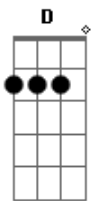

(refrão)

G E G E
 I can't see the end of me
 G E G E

My whome expanse I cannot see

I formulate infinity

D E
 And store it deep inside of me

(solo)

(riff)

if I had loose mile
 If I had to touch felling
 I would loose my soul
 the way I do
 I don't have to think
 I only have to do it
 teh results are always perfect
 but that's old news
 would you like to hear my voyce?
 sweetened with emotion
 invented at your birth

(refrão)

(repete a base do refrão) G E G E G E G C D E

Acordes

© ukulele-chords.com

© ukulele-chords.com

© ukulele-chords.com

© ukulele-chords.com