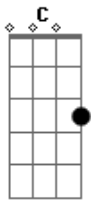

© ukulele-chords.com