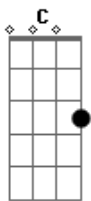

© ukulele-chords.com