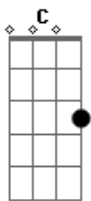

Nirvana - Oh Me

Tom: G

(intro)

(riff)

(riff)

if I had loose mile
 If I had to touch felling
 I would loose my soul
 the way I do
 I don't have to think
 I only have to do it
 teh results are always perfect
 but that's old news
 would you like to hear my voyce?
 sweetened with emotion
 invented at your birth

(refrão)

G E G E
 I can't see the end of me
 G E G E

My whome expanse I cannot see

I formulate infinity

D E
 And store it deep inside of me

(solo)

(riff)

if I had loose mile
 If I had to touch felling
 I would loose my soul
 the way I do
 I don't have to think
 I only have to do it
 teh results are always perfect
 but that's old news
 would you like to hear my voyce?
 sweetened with emotion
 invented at your birth

(refrão)

(repete a base do refrão) G E G E G E G C D E

Acordes

© ukulele-chords.com

© ukulele-chords.com

© ukulele-chords.com

© ukulele-chords.com