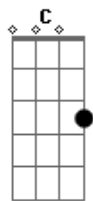

Nirvana - Oh Me

Tom: G

(intro)

(riff)

(riff)

if I had loose mile
 If I had to touch felling
 I would loose my soul
 the way I do
 I don't have to think
 I only have to do it
 teh results are always perfect
 but that's old news
 would you like to hear my voyce?
 sweetened with emotion
 invented at your birth

(refrão)

G E G E
 I can't see the end of me
 G E G E

My whome expanse I cannot see

I formulate infinity

D E
 And store it deep inside of me

(solo)

(riff)

if I had loose mile
 If I had to touch felling
 I would loose my soul
 the way I do
 I don't have to think
 I only have to do it
 teh results are always perfect
 but that's old news
 would you like to hear my voyce?
 sweetened with emotion
 invented at your birth

(refrão)

(repete a base do refrão) G E G E G E G C D E

Acordes

© ukulele-chords.com

© ukulele-chords.com

© ukulele-chords.com

© ukulele-chords.com