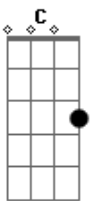

ukulele-chords.com