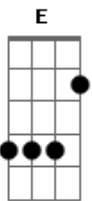

© ukulele-chords.com