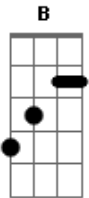

© ukulele-chords.com