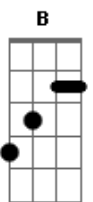

© ukulele-chords.com