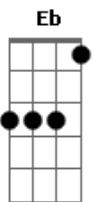

© ukulele-chords.com