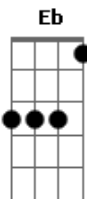

ukulele-chords.com