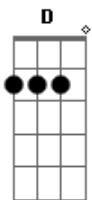

© ukulele-chords.com