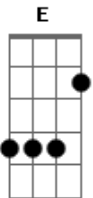

Nirvana - Lounge Act

Tom: G

Voicings. -

- B(x244xx)
- G(355xxx)
- C(x355xx)
- A(x022xx)
- E(022xxx)
- D(x0023X)

Bass intro

Intro: .-
riff1

riff1 (c/dist)

Thru, covered in security,
I can't let you smoother me.
I'd like to but it wouldn't work,
trading off and taking turns.
I don't regret a thing

Refrão (c/dist)

A E A
And I've got this friend,
D G E
you see who makes me feel
A D G E
and I wanted more than I could steal.
A D G E
I'll arrest myself, I'll wear a shield.
A D G
I'll go out my way to prove I still

Dive w/bar

X4

Acordes

© ukulele-chords.com

© ukulele-chords.com

© ukulele-chords.com

© ukulele-chords.com