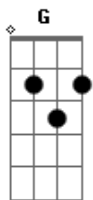

Nirvana - Lounge Act

Tom: G

Voicings. -

- B(x244xx)
- G(355xxx)
- C(x355xx)
- A(x022xx)
- E(022xxx)
- D(x0023X)

Bass intro

Intro: .-
riff1

riff1 (c/dist)

Thru, covered in security,
I can't let you smoother me.
I'd like to but it wouldn't work,
trading off and taking turns.
I don't regret a thing

Refrão (c/dist)

A E A
And I've got this friend,
D G E
you see who makes me feel
A D G E
and I wanted more than I could steal.
A D G E
I'll arrest myself, I'll wear a shield.
A D G
I'll go out my way to prove I still

Smell her on you

X2

Riff1 (c/dist)

Don't tell me what I want to hear.
Afraid of never knowing fear,
experience anything you need.
I'll keep fighting jealousy.
Until it's fucking gone

Refrão

Toque o riff 1 2x

A E A
And I've got this friend,
D G E
you see who makes me feel
A D G E
and I wanted more than I could steal.
A D G E
I'll arrest myself, I'll wear a shield.
A D G E
I'll go out my way to make you a deal.
A D G E
We've made a pact to learn from who -
A D G E
ever we want without new rules.
A D G E
We'll save what's lost and what we grew.
A D G
They'll go out their way to prove they

Dive w/bar

X4

Acordes

© ukulele-chords.com