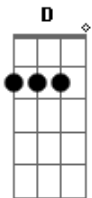

© ukulele-chords.com