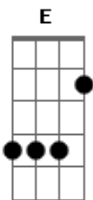

Nirvana - Lounge Act

Tom: G

Voicings. -

- B(x244xx)
- G(355xxx)
- C(x355xx)
- A(x022xx)
- E(022xxx)
- D(x0023X)

Bass intro

Intro: .-
riff1

riff1 (c/dist)

Thru, covered in security,
I can't let you smoother me.
I'd like to but it wouldn't work,
trading off and taking turns.
I don't regret a thing

Refrão (c/dist)

A E A
And I've got this friend,
D G E
you see who makes me feel
A D G E
and I wanted more than I could steal.
A D G E
I'll arrest myself, I'll wear a shield.
A D G
I'll go out my way to prove I still

Smell her on you

X2

Riff1 (c/dist)

Don't tell me what I want to hear.
Afraid of never knowing fear,
experience anything you need.
I'll keep fighting jealousy.
Until it's fucking gone

Refrão

Toque o riff 1 2x

Dive w/bar

X4

Acordes

© ukulele-chords.com

© ukulele-chords.com

© ukulele-chords.com

© ukulele-chords.com