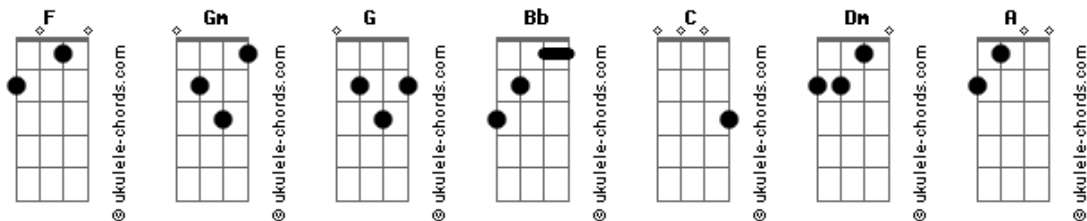

Nirvana - Lake Of Fire

Tom: F

Versão 1:

Voicings:

- Gm - 3553xx
- G - 355xxx
- F - 133xxx
- Bb - x133xx
- Bb - x13331
- C - x355xx
- Dm - xx0231
- D2 - xx0230
- A - x02220

Main Riff

Gm F Bb
Where do bad folks go when they die?
Gm C Bb
They don't go to heaven where the angels fly
Gm F Bb
They go down to the lake of fire and fry
C F Gm G F G F
G
Won't see 'em again till the fourth of july

Dm Bb
I knew a lady who came from duluth
Dm A
She got bit by a dog with a rabid tooth
Dm Bb
She went to her grave just a little too soon
C Dm D2
And she flew away howling on the yellow moon

[Repeat Chorus]

Now the people cry and the people moan
And they look for a dry place to call their home
And try to find some place to rest their bones
While the angels and the devils
Fight to claim them for their own

[Repeat Chorus] Gm F G Gm F G

SOLO

Acordes

Versão 2:

Intro: Guitarra 1

Guitarra 2

Guitarra 1

Guitarra 2

Refrão:

(melodia da Introdução)
Where do bad folks go when they die?
They don't go to heaven where the angels fly
They go down to the lake of fire and fry
Won't see 'em again till the fourth of July

Dm Bb
I knew a lady who came from Duluth
Dm A
She got bit by a dog with a rabid tooth
Dm Bb
She went to her grave just a little too soon
C Dm D2
And she flew away howling on the yellow moon

Refrão

Dm Bb
Now the people cry and the people moan
Dm A
And they look for a dry place to call their home
Dm Bb
And try to find some place to rest their bones
C Dm
D2
While the angels and the devils fight to claim them for their own

Refrão

Solo: