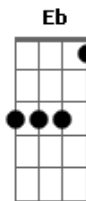

© ukulele-chords.com