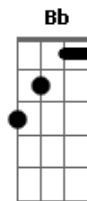

© ukulele-chords.com