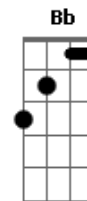

© ukulele-chords.com