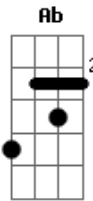

© ukulele-chords.com