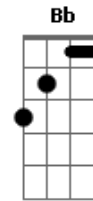

© ukulele-chords.com