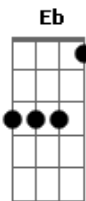

© ukulele-chords.com