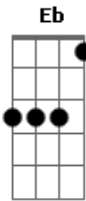

Nirvana - Jesus Doesn't Want Me For A Sunbeam

Tom: Ab

(forma dos acordes no tom de A)

Afinação: Eb Ab Db Gb Bb Eb

Intro: E D A A A
E D A A A

E D A A A
Jesus, don't want me for a sunbeam
E D A A A
Sunbeams are never made like me
E D
Don't expect me to cry,

A A
For the
(E D A A A)
(E D A A A)

Acordes

© ukulele-chords.com

© ukulele-chords.com

© ukulele-chords.com

© ukulele-chords.com

© ukulele-chords.com

© ukulele-chords.com