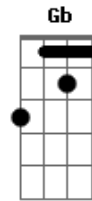

© ukulele-chords.com