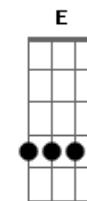

© ukulele-chords.com