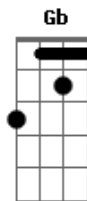

© ukulele-chords.com