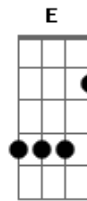

Nirvana - Jesus Doesn't Want Me For A Sunbeam

Tom: Ab

(forma dos acordes no tom de A)

Afinação: Eb Ab Db Gb Bb Eb

Intro: E D A A A
E D A A A

E D A A A
Jesus, don't want me for a sunbeam
E D A A A
Sunbeams are never made like me
E D
Don't expect me to cry,

A A
For the
(E D A A A)
(E D A A A)

Acordes

© ukulele-chords.com

© ukulele-chords.com

© ukulele-chords.com

© ukulele-chords.com

© ukulele-chords.com

© ukulele-chords.com