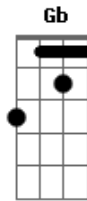

Nirvana - Jesus Doesn't Want Me For A Sunbeam

Tom: Ab

(forma dos acordes no tom de A)

Afinação: Eb Ab Db Gb Bb Eb

Intro: E D A A A
E D A A A

E D A A A
Jesus, don't want me for a sunbeam
E D A A A
Sunbeams are never made like me
E D
Don't expect me to cry,

A A
For the
(E D A A A)
(E D A A A)

Acordes

© ukulele-chords.com

© ukulele-chords.com

© ukulele-chords.com

© ukulele-chords.com

© ukulele-chords.com

© ukulele-chords.com