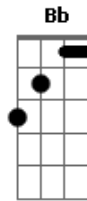

Nirvana - Jesus Doesn't Want Me For A Sunbeam

Tom: Ab

(forma dos acordes no tom de A)

Afinação: Eb Ab Db Gb Bb Eb

Intro: E D A A A
E D A A A

E D A A A
Jesus, don't want me for a sunbeam
E D A A A
Sunbeams are never made like me
E D
Don't expect me to cry,

A A
For the
(E D A A A)
(E D A A A)

Acordes

© ukulele-chords.com

© ukulele-chords.com

© ukulele-chords.com

© ukulele-chords.com

© ukulele-chords.com

© ukulele-chords.com