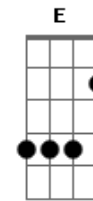

© ukulele-chords.com