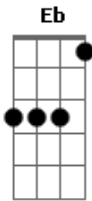

© ukulele-chords.com