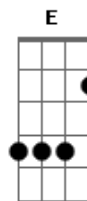

© ukulele-chords.com