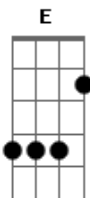

© ukulele-chords.com