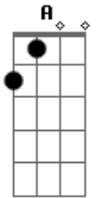

Nirvana - Jesus Doesn't Want Me For A Sunbeam

Tom: A

E D A A A (2x)

Eb Intro: E D A A A (2x)

Afinação: Eb Ab Db Gb Bb

E D A A A
Jesus, don't want me for a sunbeam
E D A A A
Sunbeams are never made like me
E D A A A
Don't expect me to cry, For all the reasons you had to die
E D A A A
Don't ever ask your love of me
E D
Don't expect me to cry
E D
Don't expect me to lie
E D
Don't expect me to die,
A A
For the

E D A A A (2x)
E D A A A
Jesus, don't want me for a sunbeam
E D A A A
Sunbeams are never made like me
E D A A A
Don't expect me to cry, For all the reasons you had to die
E D A A A
Don't ever ask your love of me
E D
Don't expect me to cry
E D
Don't expect me to lie
E D
Don't expect me to die
E D
Don't expect me to cry
E D
Don't expect me to lie
E D A A
Don't expect me to die, for the

E D A A A (2x)

Acordes

© ukulele-chords.com