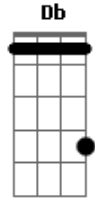

© ukulele-chords.com