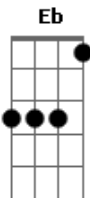

© ukulele-chords.com

© ukulele-chords.com