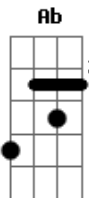

© ukulele-chords.com