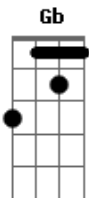

© ukulele-chords.com