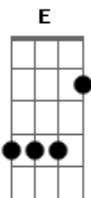

© ukulele-chords.com