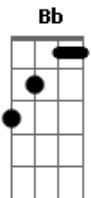

© ukulele-chords.com