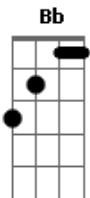

© ukulele-chords.com