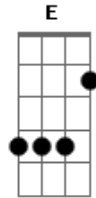

© ukulele-chords.com