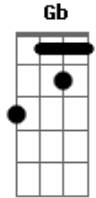

© ukulele-chords.com