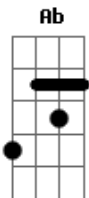

© ukulele-chords.com