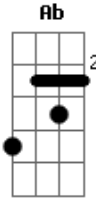

© ukulele-chords.com