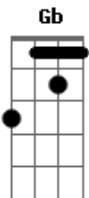

© ukulele-chords.com