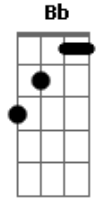

© ukulele-chords.com