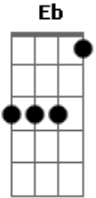

© ukulele-chords.com