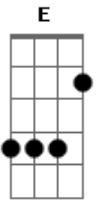

Nirvana - Jesus Doesn't Want Me For A Sunbeam

Tom: Db
Intro: E D A A A (2X)
a parte do acordeom

Eb Db Ab Ab A
Jesus doesn't want me for a sunbeam
Eb Db Ab A A
'Cause sunbeams are never made like me
Eb Db Ab
Don't expect me to cry, for all the reasons
Ab A
you had to die
Ebm Db Ab Ab A
Don't ever ask your love of me

Eb Db
Don't expect me to cry
Eb Db

Don't expect me to lie
Eb Db Ab Ab A
Don't expect me to die for thee

E D A A A (2X)
Solo

Eb Db
Don't expect me to cry
Eb Db
Don't expect me to lie
Eb Db Ab Ab A
Don't expect me to die for thee

Eb Db Ab Ab A
Jesus doesn't want me for a sunbeam
Eb Db Ab Ab A
'Cause sunbeams are never made like me
Eb Db Ab
Don't expect me to cry, for all the reasons
Ab A
you had to die
Eb Db Ab Ab A
Don't ever ask your love of me

Eb Db
Don't expect me to cry
Eb Db
Don't expect me to lie
Eb Db Ab Ab A
Don't expect me to die for thee

Eb Db Ab Ab A (2X)
o final do acordeom

Acordes

© ukulele-chords.com

© ukulele-chords.com

© ukulele-chords.com