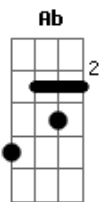

© ukulele-chords.com