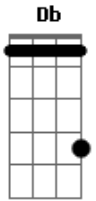

Nirvana - Jesus Doesn't Want Me For A Sunbeam

Tom: Db
Intro: E D A A A (2X)
a parte do acordeom

Eb Db Ab Ab A
Jesus doesn't want me for a sunbeam
Eb Db Ab A A
'Cause sunbeams are never made like me
Eb Db Ab
Don't expect me to cry, for all the reasons
Ab A
you had to die
Ebm Db Ab Ab A
Don't ever ask your love of me

Eb Db
Don't expect me to cry
Eb Db
Don't expect me to lie
Eb Db Ab Ab A
Don't expect me to die for thee

Eb Db Ab Ab A (2X)
o final do acordeom

Acordes

© ukulele-chords.com

© ukulele-chords.com

© ukulele-chords.com