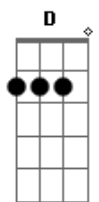

© ukulele-chords.com