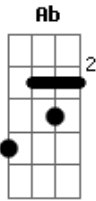

© ukulele-chords.com