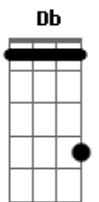

Nirvana - Jesus Doesn't Want Me For A Sunbeam

Tom: Db
Intro: E D A A A (2X)
a parte do acordeom

Eb Db Ab Ab A
Jesus doesn't want me for a sunbeam
Eb Db Ab A A
'Cause sunbeams are never made like me
Eb Db Ab
Don't expect me to cry, for all the reasons
Ab A
you had to die
Ebm Db Ab Ab A
Don't ever ask your love of me

Eb Db
Don't expect me to cry
Eb Db
Don't expect me to lie
Eb Db Ab Ab A
Don't expect me to die for thee

Eb Db Ab Ab A (2X)
o final do acordeom

Acordes

© ukulele-chords.com

© ukulele-chords.com

© ukulele-chords.com