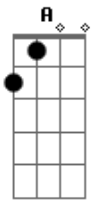

Nirvana - Jesus Doesn't Want Me For A Sunbeam

Tom: Db
Intro: E D A A A (2X)
a parte do acordeom

Eb Db Ab Ab A
Jesus doesn't want me for a sunbeam
Eb Db Ab A A
'Cause sunbeams are never made like me
Eb Db Ab
Don't expect me to cry, for all the reasons
Ab A
you had to die
Ebm Db Ab Ab A
Don't ever ask your love of me

Eb Db
Don't expect me to cry
Eb Db
Don't expect me to lie
Eb Db Ab Ab A
Don't expect me to die for thee

Eb Db Ab Ab A
Jesus doesn't want me for a sunbeam
Eb Db Ab Ab A
'Cause sunbeams are never made like me
Eb Db Ab
Don't expect me to cry, for all the reasons
Ab A
you had to die
Eb Db A A A
Don't ever ask your love of me

Eb Db
Don't expect me to cry
Eb Db

Don't expect me to lie
Eb Db Ab Ab A
Don't expect me to die for thee

E D A A A (2X)
Solo

Eb Db
Don't expect me to cry
Eb Db
Don't expect me to lie
Eb Db Ab Ab A
Don't expect me to die for thee

Eb Db Ab Ab A
Jesus doesn't want me for a sunbeam
Eb Db Ab Ab A
'Cause sunbeams are never made like me
Eb Db Ab
Don't expect me to cry, for all the reasons
Ab A
you had to die
Eb Db Ab Ab A
Don't ever ask your love of me

Eb Db
Don't expect me to cry
Eb Db
Don't expect me to lie
Eb Db Ab Ab A
Don't expect me to die for thee

Eb Db Ab Ab A (2X)
o final do acordeom

Acordes

© ukulele-chords.com