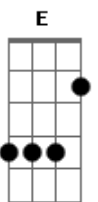

Nirvana - Jesus Doesn't Want Me For A Sunbeam

Tom: Db
Intro: E D A A A (2X)
a parte do acordeom

Eb Db Ab Ab A
Jesus doesn't want me for a sunbeam
Eb Db Ab A A
'Cause sunbeams are never made like me
Eb Db Ab
Don't expect me to cry, for all the reasons
Ab A
you had to die
Ebm Db Ab Ab A
Don't ever ask your love of me

Eb Db Ab Ab A
Jesus doesn't want me for a sunbeam
Eb Db Ab Ab A
'Cause sunbeams are never made like me
Eb Db Ab
Don't expect me to cry, for all the reasons
Ab A
you had to die
Eb Db Ab Ab A
Don't ever ask your love of me

Eb Db
Don't expect me to cry
Eb Db
Don't expect me to lie
Eb Db Ab Ab A
Don't expect me to die for thee

Eb Db Ab Ab A (2X)
o final do acordeom

Acordes

© ukulele-chords.com

© ukulele-chords.com

© ukulele-chords.com