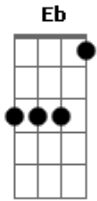

© ukulele-chords.com