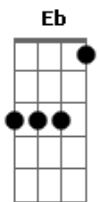

© ukulele-chords.com