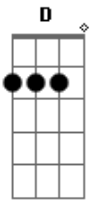

© ukulele-chords.com