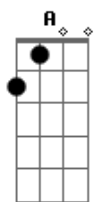

Nirvana - Jesus Doesn't Want Me For A Sunbeam

Tom: Db
Intro: E D A A A (2X)
a parte do acordeom

Eb Db Ab Ab A
Jesus doesn't want me for a sunbeam
Eb Db Ab A A
'Cause sunbeams are never made like me
Eb Db Ab
Don't expect me to cry, for all the reasons
Ab A
you had to die
Ebm Db Ab Ab A
Don't ever ask your love of me

Eb Db
Don't expect me to cry
Eb Db
Don't expect me to lie
Eb Db Ab Ab A
Don't expect me to die for thee

Eb Db Ab Ab A
Jesus doesn't want me for a sunbeam
Eb Db Ab Ab A
'Cause sunbeams are never made like me
Eb Db Ab
Don't expect me to cry, for all the reasons
Ab A
you had to die
Eb Db A A A
Don't ever ask your love of me

Eb Db
Don't expect me to cry
Eb Db

Don't expect me to lie
Eb Db Ab Ab A
Don't expect me to die for thee

E D A A A (2X)
Solo

Eb Db
Don't expect me to cry
Eb Db
Don't expect me to lie
Eb Db Ab Ab A
Don't expect me to die for thee

Eb Db Ab Ab A
Jesus doesn't want me for a sunbeam
Eb Db Ab Ab A
'Cause sunbeams are never made like me
Eb Db Ab
Don't expect me to cry, for all the reasons
Ab A
you had to die
Eb Db Ab Ab A
Don't ever ask your love of me

Eb Db
Don't expect me to cry
Eb Db
Don't expect me to lie
Eb Db Ab Ab A
Don't expect me to die for thee

Eb Db Ab Ab A (2X)
o final do acordeom

Acordes

© ukulele-chords.com