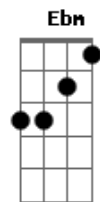

© ukulele-chords.com