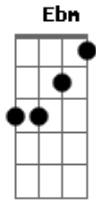

© ukulele-chords.com