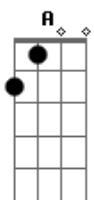

© ukulele-chords.com