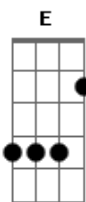

Nirvana - Heart Shaped Box

B tom:

She eyes me like a Pisces when I am weak
 I've been locked inside your heart shaped box for weeks
 I've been drawn into your magnet tar pit trap
 I wish I could eat your cancer when you turn black

Acordes

© ukulele-chords.com

© ukulele-chords.com

© ukulele-chords.com

© ukulele-chords.com

© ukulele-chords.com

I got a new complaint
 Forever in debt to your priceless advice
 Your advice

Meat-eating orchids forgive no one just yet
 Cut myself on angel hair and baby's breath
 Broken hymen of your highness, I'm left black
 Throw down your umbilical noose so I can climb right back