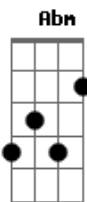

Nirvana - Heart Shaped Box

B tom:

She eyes me like a Pisces when I am weak
 I've been locked inside your heart shaped box for weeks
 I've been drawn into your magnet tar pit trap
 I wish I could eat your cancer when you turn black

Acordes

© ukulele-chords.com

© ukulele-chords.com

© ukulele-chords.com

© ukulele-chords.com

© ukulele-chords.com

I got a new complaint
 Forever in debt to your priceless advice
 Your advice

Meat-eating orchids forgive no one just yet
 Cut myself on angel hair and baby's breath
 Broken hymen of your highness, I'm left black
 Throw down your umbilical noose so I can climb right back