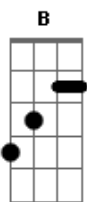

Nirvana - Heart Shaped Box

B tom:

She eyes me like a Pisces when I am weak
 I've been locked inside your heart shaped box for weeks
 I've been drawn into your magnet tar pit trap
 I wish I could eat your cancer when you turn black

Acordes

© ukulele-chords.com

© ukulele-chords.com

© ukulele-chords.com

© ukulele-chords.com

© ukulele-chords.com

I got a new complaint
 Forever in debt to your priceless advice
 Your advice

Meat-eating orchids forgive no one just yet
 Cut myself on angel hair and baby's breath
 Broken hymen of your highness, I'm left black
 Throw down your umbilical noose so I can climb right back