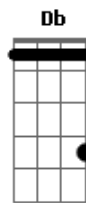

© ukulele-chords.com