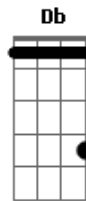

© ukulele-chords.com