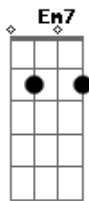

© ukulele-chords.com