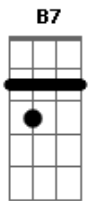

© ukulele-chords.com