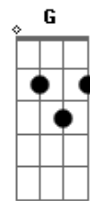

© ukulele-chords.com

© ukulele-chords.com