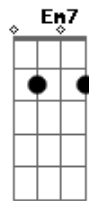

© ukulele-chords.com