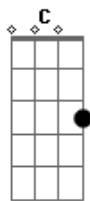

© ukulele-chords.com

© ukulele-chords.com