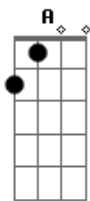

© ukulele-chords.com