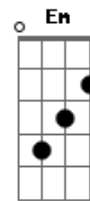

© ukulele-chords.com

© ukulele-chords.com