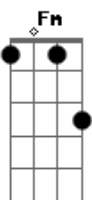

© ukulele-chords.com