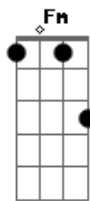

© ukulele-chords.com