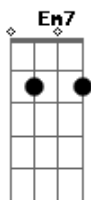

© ukulele-chords.com