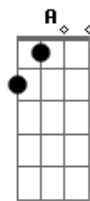

Nirvana - Half The Man I Used To Be

Tom: D
Intro: C B7 Em7 Em7 C B7 Em7

Em7 C
Forward yesterday
B7 Em7
Makes me wanna stay
C
What they said was real
B7 Em7
Makes me wanna steal
C
Livin' under house
B7 Em7
Guess I'm livin', I'm a mouse
C
All's I got is time
B7 Em7 Em7
Got no meaning, just a rhyme

G A
Take time with a wounded hound
Em7
'Cause it likes to heal
G A

Take time with a wounded hound
Em7
'Cause I like to steal
G A
Take time with a wounded hound
C D
'Cause it likes to heal, I like to steal
Em D G A
I'm half the man I used to be Em Fm
G A
Em7 D G
This I feel as the dawn Em Fm
G A
It fades to gray
A Em7
Well, I'm half the man I used to be, half the man I used to be...
D G A Em D G A

Acordes

© ukulele-chords.com

© ukulele-chords.com

© ukulele-chords.com

© ukulele-chords.com

© ukulele-chords.com

© ukulele-chords.com

© ukulele-chords.com

© ukulele-chords.com