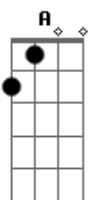

© ukulele-chords.com