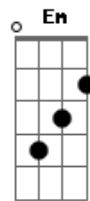

© ukulele-chords.com