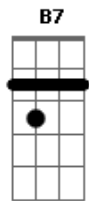

Nirvana - Half The Man I Used To Be

Tom: D
Intro: C B7 Em7 Em7 C B7 Em7

Em7 C
Forward yesterday
B7 Em7
Makes me wanna stay
C
What they said was real
B7 Em7
Makes me wanna steal
C
Livin' under house
B7 Em7
Guess I'm livin', I'm a mouse
C
All's I got is time
B7 Em7 Em7
Got no meaning, just a rhyme

G A
Take time with a wounded hound
Em7
'Cause it likes to heal
G A

Take time with a wounded hound
Em7
'Cause I like to steal
G A
Take time with a wounded hound
C D
'Cause it likes to heal, I like to steal
Em D G A
I'm half the man I used to be Em Fm
G A
Em7 D G
This I feel as the dawn Em Fm
G A
It fades to gray
A Em7
Well, I'm half the man I used to be, half the man I used to be...
D G A Em D G A

Acordes

© ukulele-chords.com

© ukulele-chords.com

© ukulele-chords.com

© ukulele-chords.com

© ukulele-chords.com

© ukulele-chords.com

© ukulele-chords.com

© ukulele-chords.com