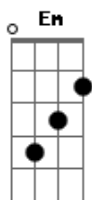

© ukulele-chords.com