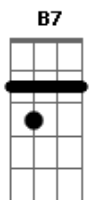

© ukulele-chords.com

© ukulele-chords.com