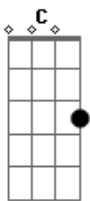

© ukulele-chords.com

© ukulele-chords.com