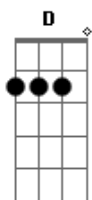

Nirvana - Half The Man I Used To Be

Tom: D
Intro: C B7 Em7 Em7 C B7 Em7

Em7 C
Forward yesterday
B7 Em7
Makes me wanna stay
C
What they said was real
B7 Em7
Makes me wanna steal
C
Livin' under house
B7 Em7
Guess I'm livin', I'm a mouse
C
All's I got is time
B7 Em7 Em7
Got no meaning, just a rhyme

G A
Take time with a wounded hound
Em7
'Cause it likes to heal
G A

Take time with a wounded hound
Em7
'Cause I like to steal
G A
Take time with a wounded hound
C D
'Cause it likes to heal, I like to steal
Em D G A
I'm half the man I used to be Em Fm
G A
Em7 D G
This I feel as the dawn Em Fm
G A
It fades to gray
A Em7
D G A Em D G A
Well, I'm half the man I used to be, half the man I used to be...

Acordes