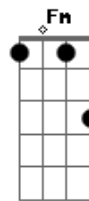

© ukulele-chords.com