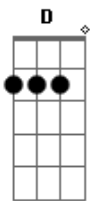

Nirvana - Half The Man I Used To Be

Tom: D
Intro: C B7 Em7 Em7 C B7 Em7

Em7 C
Forward yesterday
B7 Em7
Makes me wanna stay
C
What they said was real
B7 Em7
Makes me wanna steal
C
Livin' under house
B7 Em7
Guess I'm livin', I'm a mouse
C
All's I got is time
B7 Em7 Em7
Got no meaning, just a rhyme

G A
Take time with a wounded hound
Em7
'Cause it likes to heal
G A

Take time with a wounded hound
Em7
'Cause I like to steal
G A
Take time with a wounded hound
C D
'Cause it likes to heal, I like to steal
Em D G A
I'm half the man I used to be Em Fm
G A
Em7 D G
This I feel as the dawn Em Fm
G A
It fades to gray
A Em7
Well, I'm half the man I used to be, half the man I used to be...
D G A Em D G A

Acordes