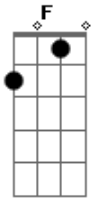

Nirvana - Endless, Nameless

Tom: **C**

Obs.: Esta música é a faixa bônus do CD Nevermind (não listada na capa do CD) e seu final apresenta improvisações.

Low **E** string is tuned way down... Tuning: Standard

MAIN RIFF

bend everything

PM _____

SECOND RIFF

```

-----I
2b3r2p02b3r2p02b3r2p0-I
2b3r2p02b3r2p02b3r2p0-I
-----I
-----I
-----I
-----I

```

QUIET RIFF

The end is just pure noise jam, feedback, anti-solo and guitar smashing...I won't tab it...)

Acordes

© ukulele-chords.com

© ukulele-chords.com

© ukulele-chords.com

© ukulele-chords.com