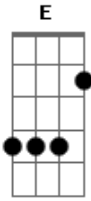

Nirvana - Endless, Nameless

Tom: **C**

Obs.: Esta música é a faixa bônus do CD Nevermind (não listada na capa do CD) e seu final apresenta improvisações.

Low **E** string is tuned way down... Tuning: Standard

MAIN RIFF

bend everything

PM _____

SECOND RIFF

```

-----I
2b3r2p02b3r2p02b3r2p0-I
2b3r2p02b3r2p02b3r2p0-I
-----I
-----I
-----I
-----I

```

QUIET RIFF

The end is just pure noise jam, feedback, anti-solo and guitar smashing...I won't tab it...)

Acordes

© ukulele-chords.com

© ukulele-chords.com

© ukulele-chords.com

© ukulele-chords.com