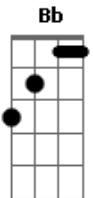

I travel through a tube and end up in your infection

(**Bb** **Ab**)

Bb **G**
 Chew your meat for you

Pass it back and forth

In a passionate kiss

From my mouth to yours

Bb **Ab** **G**
 I like you

Bb **D** **G** **C** **Bb** **D** **G** **C**
 With eyes so dilated I've become your pupil

You taught me everything about a poison apple

The water is so yellow, I'm a healthy student

Indebted and so grateful. Vacuum out the fluids

Bb **Ab**
 You're my vitamins

Acordes

© ukulele-chords.com

© ukulele-chords.com