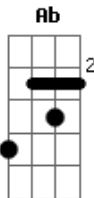

© ukulele-chords.com

I like you

[Verso]

[Chorus]

Interlude

Ab (throughout)

--I

--I

--I

6-I let the chord sustain (the last chord of chorus)

6-I

4-I

Then THIS 4 TIMES

0-0-0-0-0-0-0-0-I0-0-0-0-0-0-0-0-I0-----I-----

-----I

0-0-0-0-0-0-0-0-I0-0-0-0-0-0-0-0-I0-----I-----

-----I

0-0-0-0-0-0-0-0-I0-0-0-0-0-0-0-0-I0-----I-----

-----I

W/dist

clean

D|-6-6-6-6-6-6-6-6-| I

A|-6-6-6-6-6-6-6-6-| I

E|-4-4-4-4-4-4-4-4-| I

W/some random open e and b strings ringing